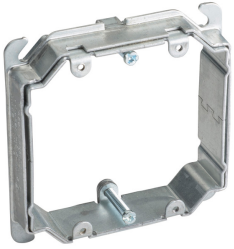

Adjustable Mud Ring – AMR1024DG

- Adjustable mud ring accommodates various thicknesses of drywall
- Can be adjusted after the installation of drywall

Part Number	AMR1024DG
Material	Steel
Finish	Pregalvanized
Gang	2
Drywall Thickness	5/8" – 1 1/2"
Certifications	cULus
Standard Packaging Quantity	20 pc
UPC	78285693577