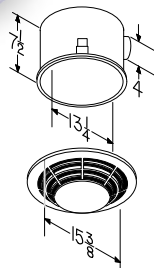

Model 9093WH

Model	CFM	Sones	Lighting	Heat
QT9093WH	110	3.0	100/7	1500W
9093WH	70	3.5	100/7	1500W

Bulb Heater Fans. Silent warmth and superior ventilation.

Trust NuTone Bulb Heater/Fans and Bulb Heaters for energy-saving warmth and instant comfort without ever having to touch your central thermostat. These units deliver superior performance and excellent ventilation in a compact package.

Bulb Heater/Fan Features

- Quiet, highly efficient polymeric blower wheels
- Polymeric dampers prevent backdrafts and eliminate mechanical noise
- Polymeric 4" round duct connectors with tapered sleeves simplify ducting
- Operate fan and heater independently or together
- Attractive white polymeric grilles
- Compact steel housings with adjustable mounting brackets with keyhole slots that span up to 24"
- 250-watt R40 or BR40 size infrared bulbs (not included)
- Type IC, UL Listed for 60°C wiring (retrofits)