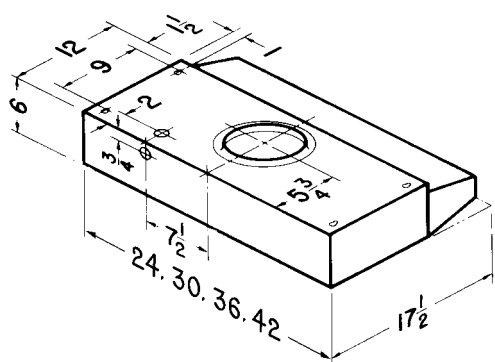

42000 Specifications

VOLTS	AMPS	SONES	CFM	DUCT
120	2.5	6	190	7" RD

42000 Series 7" Round Ducted

WIDTH						Optional Accessory
	WHITE MONOCHROMATIC	BISQUE/BISCUIT	ALMOND	STAINLESS STEEL	BLACK	7" ROUND DAMPER
24"	422401	422402	422408	422404	—	BP87
30"	423001	423002	423008	423004	423023	BP87
36"	423601	423602	423608	423604	423623	BP87
42"	424201	424202	424208	424204	—	BP87

40000 Series

- Installs as 3 1/4" x 10" ducted only.
- 160 CFM, 6.5 sone (vertical or horizontal discharge) performance.
- Dishwasher-safe aluminum grease filter.
- Accepts up to 75-watt light (bulb sold separately).
- Duct connector with built-in damper included.

40000 Specifications

VOLTS	AMPS	SONES	CFM	DUCT
120	2.0	6.5	160	3 1/4" x 10"

40000 Series 3 1/4" x 10" Ducted

WIDTH					
	WHITE MONOCHROMATIC	BISQUE/BISCUIT	ALMOND	STAINLESS STEEL	BLACK
21"	402101	402102	402108	—	—
24"	402401	402402	402408	402404	—
30"	403001	403002	403008	403004	403023
36"	403601	403602	403608	403604	403623
42"	404201	404202	404208	—	—

37000 Series 6" Shell Only (Utilizes 40000 Series shell, but contains no fan, light or switch knock-outs)

WIDTH				
	WHITE	BISQUE/BISCUIT	ALMOND	STAINLESS STEEL
24"	372401	—	372408	—
30"	373001	373002	373008	373004
36"	373601	—	—	373604