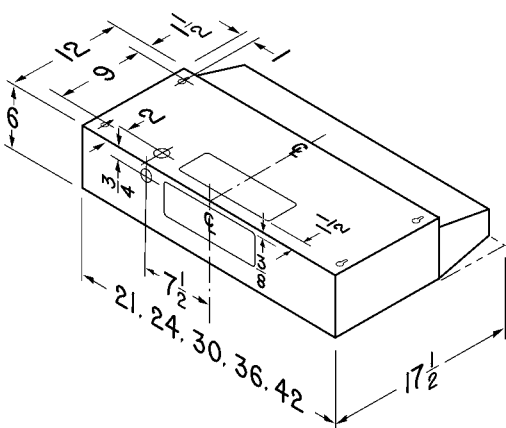

40000 Series

- Installs as 3 1/4" x 10" ducted only.
- 160 CFM, 6.5 sone (vertical or horizontal discharge) performance.
- Dishwasher-safe aluminum grease filter.
- Accepts up to 75-watt light (bulb sold separately).
- Duct connector with built-in damper included.

40000 Specifications

VOLTS	AMPS	SONES	CFM	DUCT
120	2.0	6.5	160	3 1/4" x 10"

40000 Series 3 1/4" x 10" Ducted

WIDTH					
	WHITE MONOCHROMATIC	BISQUE/BISCUIT	ALMOND	STAINLESS STEEL	BLACK
21"	402101	402102	402108	—	—
24"	402401	402402	402408	402404	—
30"	403001	403002	403008	403004	403023
36"	403601	403602	403608	403604	403623
42"	404201	404202	404208	—	—