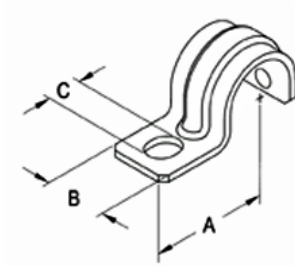

One Hole Straps - Steel

Images

[Download Photo Image](#)

[Download Dimensional Image](#)

Dimension A in Inches: 2.50

Dimension B in Inches: 1.25

Dimension C in Inches: 0.44

Application

Used to support EMT to mounting surface.

Product Information

Material: Steel

Finish: Zinc electro-plate

Certifications & Codes:

UNSPSC: 31162906

Catalog ID: 924-S

UPC Number: 781747009241

Description: Strap, EMT, One Hole, Steel, Size 1 1/2 Inch

Application: Used to support EMT to mounting surface.

Trade Size: 1-1/2"

Country of Manufacture: USA

Std Pkg Qty: 100

Unit Qty: Bulk