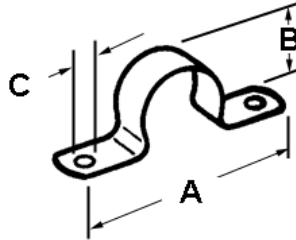

Two Hole Straps

Images

Application

Used to support EMT to mounting surface.

Product Information

Material: Steel
Finish: Zinc electro-plate

Certifications & Codes:

CSA File Number: LR39354
UNSPSC: 31162906

[Download Photo Image](#)

[Download Dimensional Image](#)

Dimension A in Inches: 2.93

Dimension B in Inches: 1.19

Dimension C in Inches: 0.19

Catalog ID: 1922

UPC Number: 781747019226

Description: Strap, Pipe, Two Hole, Steel, Size 1 Inch

Application: Used to support EMT to mounting surface.

Trade Size: 1"

Country of Manufacture: USA

Std Pkg Qty: 1000

Unit Qty: 100