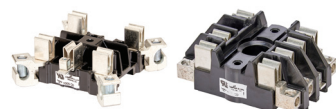

Single meter socket assemblies

125, 200 & 320 Amp continuous, CT meter socket

No bypass

No Bypass
1005 CD

No Bypass
1007 CD

No Bypass
2004 CD

No Bypass
EN20L4

UPC Number	Catalog Number	Amp Rating	Jaws	Service Type	Meter Mounting	Model Families	Connections	
							Line	Load
78205139475	1004 CD	125	4	1Ø 3W	Ring Type	011	#14 - 2/0	#14 - 2/0
78205108120	1005 CD	125	5	1Ø 3W	Ring Type	011	#14 - 2/0	#14 - 2/0
78205139485	1007 CD	100	7	3Ø 4W	Ring Type	927	#14 - 1/0	#14 - 1/0
78205139545	2004 CD	200	4	1Ø 3W	Ring Type	204	#6 - 250MCM	#6 - 250MCM
78205139565	2007 CD	200	7	3Ø 4W	Ring Type	207	#6 - 250MCM	#6 - 250MCM
11653718	EN12L4	125	4	1Ø 3W	Ringless	EN12	#6 - 350MCM	#6 - 350MCM
11652526	EN20L4	200	4	1Ø 3W	Ringless	EN20	#6 - 350MCM	#6 - 350MCM

Lever bypass

Lever Bypass
EC12L4

Lever Bypass
EL20L4

Lever Bypass
EC32T4

Lever Bypass
EL32T7

UPC Number	Catalog Number	Amp Rating	Jaws	Service Type	Meter Mounting	Connections	
						Line	Load
11653326	EC12L4	125	4	1Ø 3W	Ringless	#14 - 2/0	#14 - 2/0
11653328	EC12L7	125	7	3Ø 4W	Ringless	#14 - 2/0	#14 - 2/0
11653340	EL20L4	200	4	1Ø 3W	Ringless	#6 - 350MCM	#6 - 350MCM
11653342	EL20L7	200	7	3Ø 4W	Ringless	#6 - 350MCM	#6 - 350MCM
11653346	EL32T4	320	4	1Ø 3W	Ringless	3/8"-16 Studs	3/8"-16 Studs
11653348	EL32T7	320	7	3Ø 4W	Ringless	3/8"-16 Studs	3/8"-16 Studs