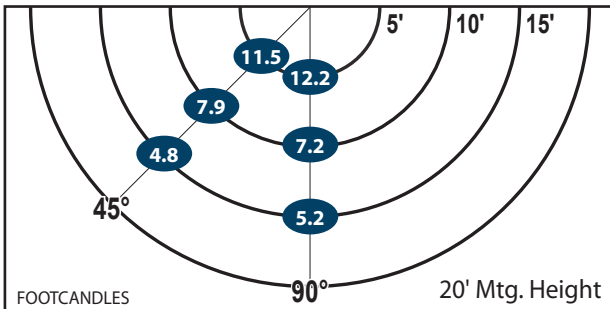

Glare Free

WLD86LED

Design is Protected by U.S. Patent No. 9,482,395

LUMENS: 9,173 **WATTS: 86**
LUMENS PER WATT: 107 **CRI: 83**
CCT: 4500K **DIMMING: 10-100%**

Ordering Information

CATALOG #	DESCRIPTION	VOLTS
WLD86LED	86W LED Wall Light	120-277

Mtg. Hgt.	FOOTCANDLES ON THE GROUND						Avg. FCs 450 SQ. FT.
	90°			45°			
	5'	10'	15'	5'	10'	15'	
20'	12.2	7.2	5.2	11.5	7.9	4.8	8.1
22'	10.4	6.8	4.6	9.6	7.2	4.6	7.2

Performance

- 95% Efficient Reflector Targets the Light
- Eliminates Glare & Offensive Light
- Less Wasted Light
- More Footcandles on the Ground
- Creates a Smooth & Uniform Light Pattern

Dimensions and Specifications

Overall Height: 9.01" **Depth: 9.78"**
Overall Width: 18.2" **Weight: 15 lbs.**

*The majority of Atlas Lighting Products are assembled in USA facilities by an American Workforce utilizing both Domestic and Foreign components