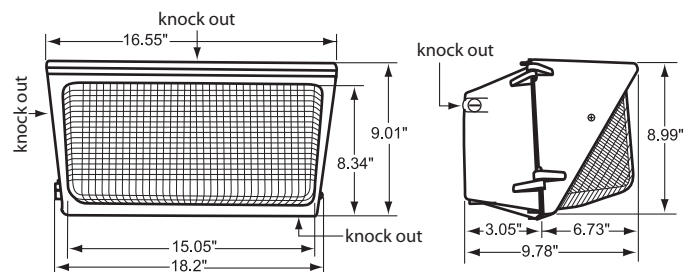

Options

ADD SUFFIX #	DESCRIPTION
PC	120V Photocontrol
PM	208-277V Photocontrol
EB	Emergency Back-Up
4	480V Driver

Note: Atlas uses only premium LED compatible photocontrols

Recommended Mounting Height - 20-22 ft.

Mtg. Hgt.	FOOTCANDLES ON THE GROUND						Avg. FCs 450 SQ. FT.
	90°			45°			
	5'	10'	15'	5'	10'	15'	
20'	12.2	7.2	5.2	11.5	7.9	4.8	8.1
22'	10.4	6.8	4.6	9.6	7.2	4.6	7.2

Performance

- 95% Efficient Reflector Targets the Light
- Eliminates Glare & Offensive Light
- Less Wasted Light
- More Footcandles on the Ground
- Creates a Smooth & Uniform Light Pattern

Dimensions and Specifications

Overall Height: 9.01" **Depth: 9.78"**
Overall Width: 18.2" **Weight: 15 lbs.**

*The majority of Atlas Lighting Products are assembled in USA facilities by an American Workforce utilizing both Domestic and Foreign components