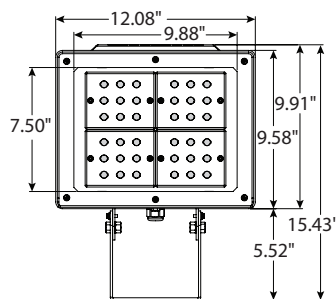

Performance

- Optical Grade Individual Acrylic Lenses
- More Footcandles Delivered to the Target
- Less Glare and Wasted Light

Dimensions and Specifications

Overall Height (Trunion): 15.43"

Overall Width: 12.08"

Depth: 10.53"

Weight (Trunion): 20 lbs.

200,000+ HOURS

*The majority of Atlas Lighting Products are assembled in USA facilities by an American Workforce utilizing both Domestic and Foreign components