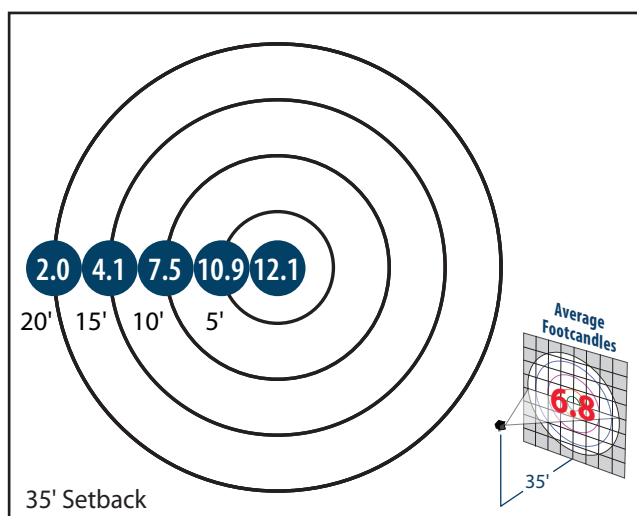

Performance

- Optical Grade Individual Acrylic Lenses
- More Footcandles Delivered to the Target
- Less Glare and Wasted Light

Dimensions and Specifications

Overall Height (Trunion): 15.43"

Overall Width: 12.08"

Depth: 10.53"

Weight (Trunion): 20 lbs.

200,000+ HOURS

*The majority of Atlas Lighting Products are assembled in USA facilities by an American Workforce utilizing both Domestic and Foreign components