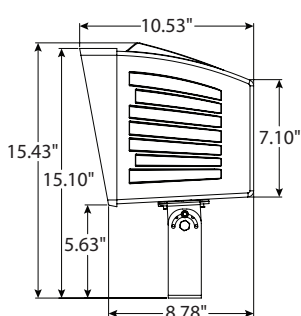

Performance

- Optical Grade Individual Acrylic Lenses
- More Footcandles Delivered to the Target
- Less Glare and Wasted Light

Dimensions and Specifications

Overall Height (Trunion): 15.43"

Overall Width: 12.08"

Depth: 10.53"

Weight (Trunion): 20 lbs.

200,000+ HOURS

*The majority of Atlas Lighting Products are assembled in USA facilities by an American Workforce utilizing both Domestic and Foreign components