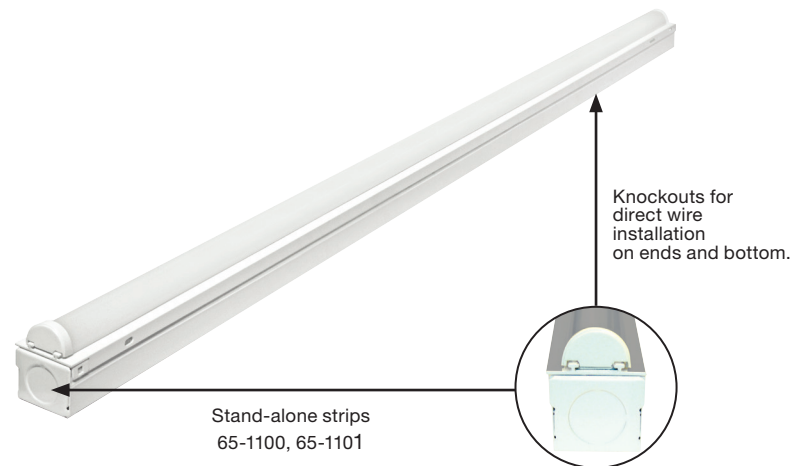

PRODUCT INFORMATION

LED strip fixtures

Even, consistent light.
Low maintenance.
High efficiency.

Applications

- Bathrooms
- Kitchen
- Work areas
- Hallways
- Retail

Features

- 4' Stand-alone and **NEW** 2' stand-alone models
- 2' stand-alone strip complies with NEC 410.16 (A)(3) and NEC 410.16 (C)(5)
- 1', 2', and 4' Connectable models (includes male/male butt connectors)
- Ceiling or wall mount
- Maintenance free – no bulb to change
- Consistent, even light distribution
- 90 CRI
- Ultra-slim design
- Damp location rated
- 4000K
- 50,000 hour life
- ENERGY STAR certified
- 5 Year warranty

See back for additional information

Accessories

PRODUCT INFORMATION

LED strip fixtures

Stand-alone strips
65-1100, 65-1101

Connectable strips
65-1102, 65-1103, 65-1104

Accessories

5' Power cord
65-1107

Connectors:
8 inch 65-1108
16 inch 65-1112
24 inch 65-1113

Maximum number of units that can be connected:

- 65-1102 - 27 units
- 65-1103 - 14 units
- 65-1104 - 9 units

LED Strip Fixtures

Item Number	Size	Watt	Input Voltage (V)	CCT	Lumen	CRI (RA)	PF	Location	Life/Hrs.	Installation	Linkable or Non
65/1100	2FT	12	100-277	4000K	900	90	0.9	Damp	50K	surface mounting on ceiling or wall	Non Linkable
65/1101	4FT	24	100-277	4000K	1800	90	0.9	Damp	50K	surface mounting on ceiling or wall	Non Linkable
65/1102	1FT	12	120	4000K	840	90	0.9	Damp	50K	surface mounting on ceiling or wall	Linkable
65/1103	2FT	24	120	4000K	1680	90	0.9	Damp	50K	surface mounting on ceiling or wall	Linkable
65/1104	4FT	36	120	4000K	2600	90	0.9	Damp	50K	surface mounting on ceiling or wall	Linkable
Accessories											
65-1107	5 foot power cord										
65-1108	8 inch male/male joiner										
65-1112	16 inch male/male joiner										
65-1113	24 inch male/male joiner										