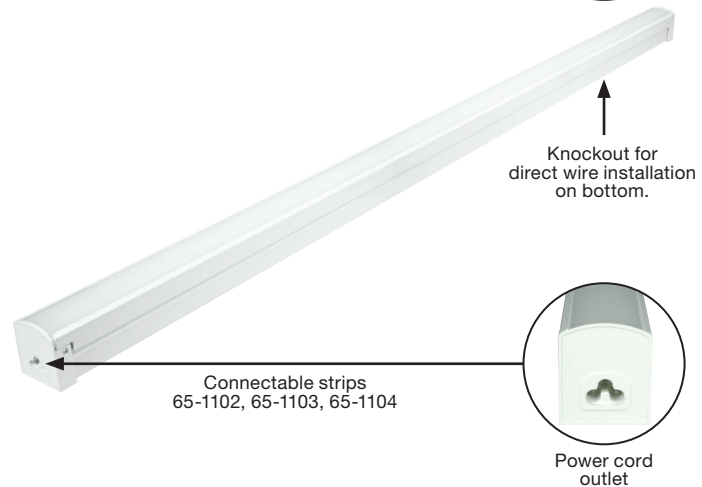

PRODUCT INFORMATION

LED strip fixtures

Even, consistent light.
Low maintenance.
High efficiency.

Applications

- Bathrooms
- Kitchen
- Work areas
- Hallways
- Retail

Features

- 4' Stand-alone and **NEW** 2' stand-alone models
- 2' stand-alone strip complies with NEC 410.16 (A)(3) and NEC 410.16 (C)(5)
- 1', 2', and 4' Connectable models (includes male/male butt connectors)
- Ceiling or wall mount
- Maintenance free – no bulb to change
- Consistent, even light distribution
- 90 CRI
- Ultra-slim design
- Damp location rated
- 4000K
- 50,000 hour life
- ENERGY STAR certified
- 5 Year warranty

See back for additional information

Accessories

PRODUCT INFORMATION

LED strip fixtures

Stand-alone strips
65-1100, 65-1101

Connectable strips
65-1102, 65-1103, 65-1104

Accessories

5' Power cord
65-1107

Connectors:
8 inch 65-1108
16 inch 65-1112
24 inch 65-1113

Maximum number of units that can be connected:

- 65-1102 - 27 units
- 65-1103 - 14 units
- 65-1104 - 9 units

LED Strip Fixtures

Item Number	Size	Watt	Input Voltage (V)	CCT	Lumen	CRI (RA)	PF	Location	Life/Hrs.	Installation	Linkable or Non
65/1100	2FT	12	100-277	4000K	900	90	0.9	Damp	50K	surface mounting on ceiling or wall	Non Linkable
65/1101	4FT	24	100-277	4000K	1800	90	0.9	Damp	50K	surface mounting on ceiling or wall	Non Linkable
65/1102	1FT	12	120	4000K	840	90	0.9	Damp	50K	surface mounting on ceiling or wall	Linkable
65/1103	2FT	24	120	4000K	1680	90	0.9	Damp	50K	surface mounting on ceiling or wall	Linkable
65/1104	4FT	36	120	4000K	2600	90	0.9	Damp	50K	surface mounting on ceiling or wall	Linkable
Accessories											
65-1107	5 foot power cord										
65-1108	8 inch male/male joiner										
65-1112	16 inch male/male joiner										
65-1113	24 inch male/male joiner										