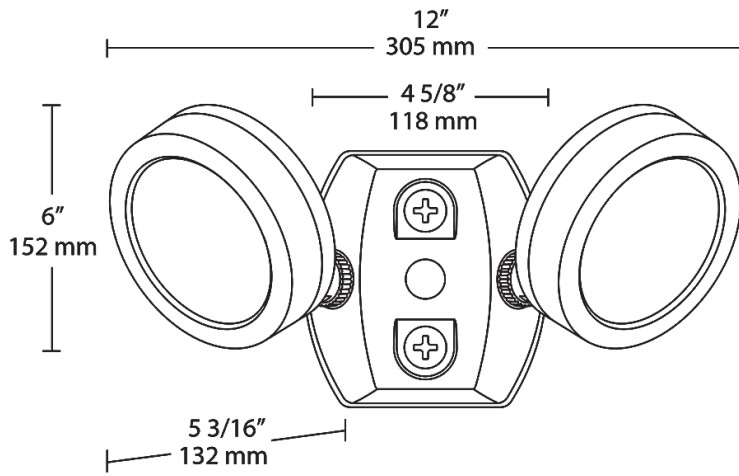

Dimensions

Features

- Equivalent to two 75W halogen BR30 wide floods
- 6H x 6V beam distribution delivers ample light
- Diffused lens for smooth, even light distribution
- Adjustable knuckle
- 60,000-Hour LED lifespan