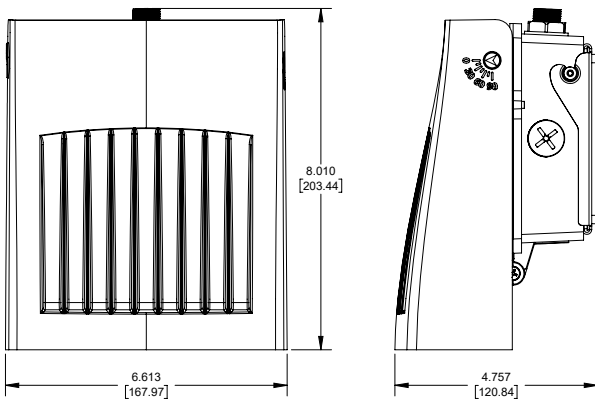

#### Simple. Outdoor. Solutions.

The ASWP Adjustable Slim Wall Pack provides customers with economical and efficient versatility for building adjacent walkways, building entrances, industrial facilities, storage facilities, schools and loading docks. Available with lumen and CCT selectable switches, the ASWP can be easily adjusted to fit the needs of varied environments. Field adjustable tilt rotation allows the ASWP to easily accommodate multiple requirements within a single project.

#### PRODUCT DIMENSIONS