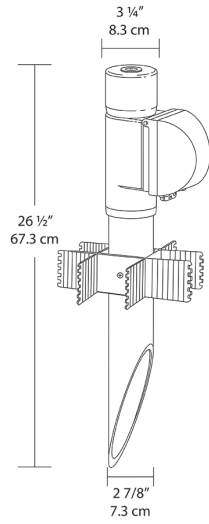

Color: Black

Weight: 3.7 lbs

Project:	Type:
Prepared By:	Date:

Technical Specifications

Compliance

UL Listed:

Suitable for wet locations. Fixtures with ground wire must be used.

Construction

Materials:

Post PVC Cap ABS In-Use Cover Clear PVC MP Adapter ABS Junction Box Polycarbonate

Set Screw:

Locks cap to post and prevents rotation

Other

Buy American Act Compliance:

RAB values USA manufacturing! Upon request, RAB may be able to manufacture this product to be compliant with the Buy American Act (BAA). Please contact customer service to request a quote for the product to be made BAA compliant.

Dimensions

Features

- Clear PVC plastic turtle cover with lockable latch
- Fits all standard rectangular covers
- Durable molded ABS Post Adapter
- Close up plug included
- Knockout holes in bottom of Post Adapter for easy wiring
- Mighty Post Adapter extends post height to keep outlets about plants and snow
- Add an electrical box to your Might Post and Lawn Light combo