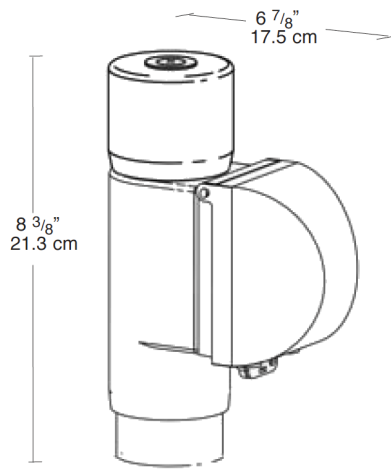

weatherproof cover with Mighty Post Adapter section for use with Mighty Posts for self standing use in the yard. Adapter section and cap made from the same tough ABS as our posts. Fits 2 1/2" pipe for a DIY post. Cap and close up plug supplied.

Color: Black

Weight: 1.1 lbs

Project:	Type:
Prepared By:	Date:

Technical Specifications

Compliance

UL Listed:

Suitable for wet locations. Fixtures with ground wire must be used.

Construction

Materials:

Post PVC Cap ABS In-Use Cover Clear PVC MP Adapter ABS Junction Box Polycarbonate

Set Screw:

Locks cap to post and prevents rotation

Other

Buy American Act Compliance:

RAB values USA manufacturing! Upon request, RAB may be able to manufacture this product to be compliant with the Buy American Act (BAA). Please contact customer service to request a quote for the product to be made BAA compliant.

Dimensions**Features**

- Clear PVC plastic turtle cover with lockable latch
- Fits all standard rectangular covers
- Close up plug included
- Knockout holes in bottom of Post Adapter for easy wiring
- Mighty Post Adapter extends post height to keep outlets above plants and snow
- Add an electrical box to your Might Post and Lawn Light combo