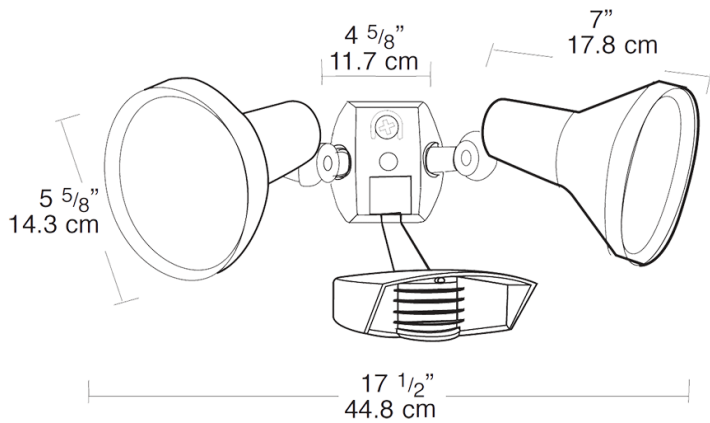

Technical Specifications (continued)

Construction

Floodlights:

Precision die cast aluminum. 1/2" NPS threaded arm with serrated locking swivel fits all standard mounting boxes and covers.

Lens Mask:

Customized press apply lens mask included to reduce coverage easily

LED Characteristics

LED Detection Indicator:

Shows when sensor is detecting in daytime and glows red at night for "on-guard" deterrence

Color Matched Lens:

Dark lens with bronze units, white lens with white units

Optical

Lamp:

Accepts PAR38 lamps, 150 watt max. Lamps are not supplied.

Other

Warranty:

10 year sensor warranty

Buy American Act Compliance:

RAB values USA manufacturing! Upon request, RAB may be able to manufacture this product to be compliant with the Buy American Act (BAA). Please contact customer service to request a quote for the product to be made BAA compliant.

Dimensions

Features

- Temperature compensation
- Radio frequency immunity
- 6000 volt surge protection
- LED detection & "on guard" indicator
- Color matched vandal resistant lens and grill
- Protected manual override with auto reset
- Can be wired in parallel