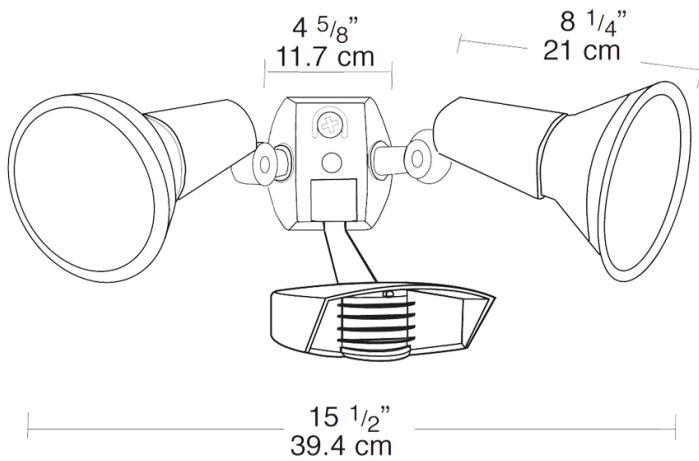

Technical Specifications (continued)

Construction

Floodlights:

Precision die cast aluminum. 1/2" NPS threaded arm with serrated locking swivel fits all standard mounting boxes and covers.

LED Characteristics

LED Detection Indicator:

Shows when sensor is detecting in daytime and glows red at night for "on-guard" deterrence

Color Matched Lens:

Dark lens with bronze units, white lens with white units

Other

Warranty:

10-year sensor warranty

Buy American Act Compliance:

RAB values USA manufacturing! Upon request, RAB may be able to manufacture this product to be compliant with the Buy American Act (BAA). Please contact customer service to request a quote for the product to be made BAA compliant.

Dimensions

Features

- Temperature compensation
- Radio frequency immunity
- 6000 volt surge protection
- LED detection & "on guard" indicator
- Color matched vandal resistant lens and grill
- Protected manual override with auto reset
- Can be wired in parallel