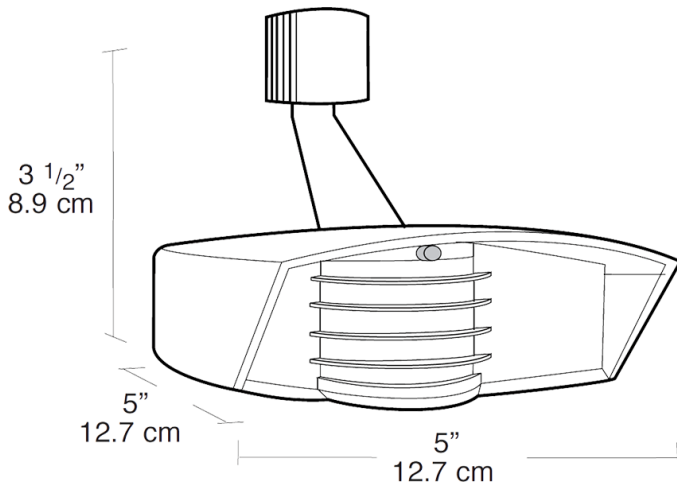

Technical Specifications (continued)

Construction

Floodlights:

Precision die cast aluminum. 1/2" NPS threaded arm with serrated locking swivel fits all standard mounting boxes and covers.

LED Characteristics

LED Detection Indicator:

Shows when sensor is detecting in daytime and glows red at night for "on-guard" deterrence

Color Matched Lens:

Dark lens with bronze units, white lens with white units

Other

Warranty:

10 year sensor warranty

Buy American Act Compliance:

RAB values USA manufacturing! Upon request, RAB may be able to manufacture this product to be compliant with the Buy American Act (BAA). Please contact customer service to request a quote for the product to be made BAA compliant.

Dimensions

Features

- Temperature compensation
- Radio frequency immunity
- 6000 volt surge protection
- LED detection & "on guard" indicator
- Color matched vandal resistant lens and grill
- Protected manual override with auto reset
- Can be wired in parallel