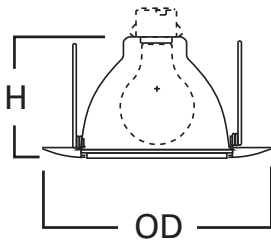

E26 6" Trim Series

DESCRIPTION

Albalite lens with reflector 6" trim family for use in recessed downlighting. Compatible for use in Halo and other housings.

Catalog #		Type
Project		
Comments		Date
Prepared by		

SPECIFICATION FEATURES

- White trim with Albalite glass lens
- PS version features non-conductive, non-corrosive gasketed polymer (plastic) trim ring
- PS version is "dead-front" construction and is wet location listed for use in showers
- Torsion spring retention
- PS version is Air-Tite; making any installation Air-Tite