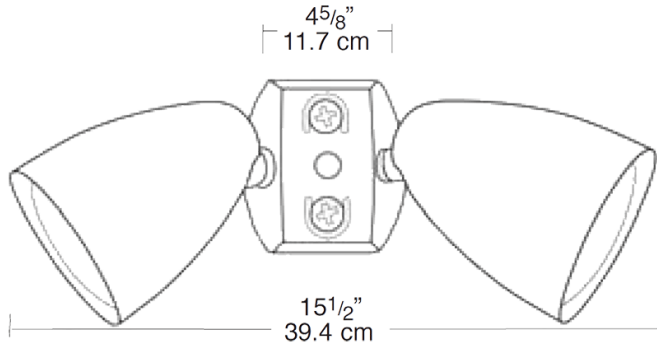

Construction

Swivels:

Fully adjustable with sure-grip locks. 1/2" NPS threaded arm with serrated locking swivel fits all standard mounting covers. Color matched EZ Grip lock nuts.

Housings:

Die-cast aluminum with powder coat finish

Gaskets:

High-temperature silicone rubber extends around both socket and lamp

Optical

Lamps:

Medium base Par-38 lamps up to 150 watts. Halogen lamps give brighter light and choice of beam spreads.

Dimensions

Features

- Lamp recessed 1" from lip for side glare reduction
- Set screw for hood, grill or visor attachment
- Heavy duty mounting arm with internal O-ring, locking teeth, and stainless steel screw
- Large Silicone rubber gasket provides weatherproof protection around the lamp and socket
- HV1 Visor with integral guard and glass lens for maximum glare reduction and lamp protection
- HG1 Guard: Protects lamp from damage and vandalism
- HH1 Hood with glass lens reduces glare and protects lamp from water and impact damage