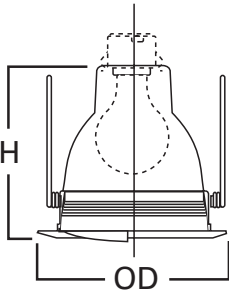

### DESCRIPTION

Wall wash with baffle and full reflector in the 6" trim family for use in recessed downlighting. Compatible for use in Halo and other housings.

Catalog #		Type
Project		
Comments		Date
Prepared by		

### Dimensions:

H: 5" [127mm]

OD: 7-1/4" [184mm]

**430W**  
White Baffle,  
White Trim

**430P**  
Black Baffle,  
White Trim

**430**

6-Inch Wall Wash