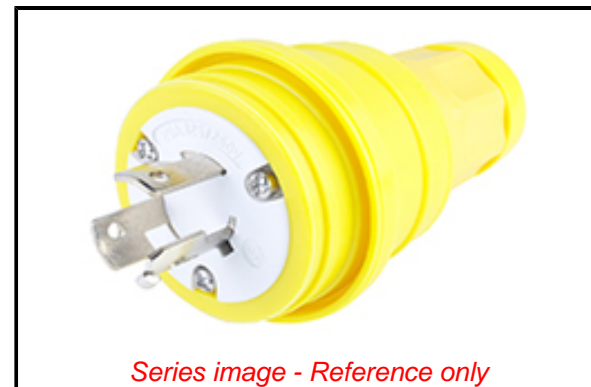

PLEASE CHECK WWW.MOLEX.COM FOR LATEST PART INFORMATION

Part Number: [1301470012](#)
Status: **Active**
Overview: [Watertite Extreme Wet-Location Wiring Solutions](#)
Description: [Watertite Extreme Plug, 3 Pole/3 Wire, Non-NEMA, 250V, Cord Grip Body Size F3](#)

Documents:

[Drawing \(PDF\)](#) [RoHS Certificate of Compliance \(PDF\)](#)
[Brochure \(PDF\)](#)

Agency Certification

CSA LR6837
 UL E10176

General

Product Family [Wiring Devices](#)
 Series [130147](#)
 IP Rating IP67
 NEMA Configuration Non-NEMA
 Overview [Watertite Extreme Wet-Location Wiring Solutions](#)
 Product Name [Watertite Extreme](#)
 Receptacle Type N/A
 Specialty N/A
 Type Plug
 UPC 78678871290

Physical

Cord Grip Body Size F3 3/4"
 Flange No
 Flip Lid No
 Gender Male
 Length N/A
 Locking Blade Yes
 Poles 3-pole/3-wire

Electrical

Cord Type N/A
 Current - Maximum per Contact 20.0A
 GFCI No
 Lighted Connector No
 Voltage - Maximum 250V

Material Info

Engineering Number 26W08

Reference - Drawing Numbers

Sales Drawing 1301470012-000

Series image - Reference only

EU ELV

Not Reviewed

EU RoHS