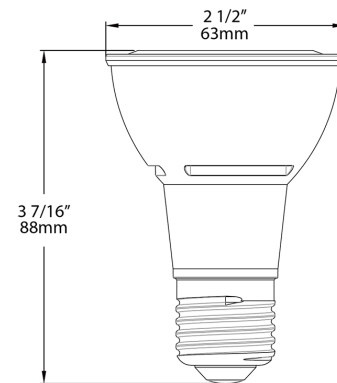

Technical Specifications		
Performance	For Use Outdoors in Open Fixtures:	Optical
Product Type: PAR	No	Beam Angle: 40°
Input Wattage: 7W	LED Characteristics	Other
Wattage Equivalency: 50W Halogen	Color Temperature: 5000K Daylight	Warranty: RAB warrants that our LED products will be free from defects in materials and workmanship for a period of four (4) years from the date of delivery to the end user, including coverage of light output, color stability, driver performance and fixture finish. RAB's warranty is subject to all terms and conditions found at rablighting.com/warranty .
Lumens (Nominal): 550lm	Color Accuracy (CRI): 90 CRI	Compliance
Efficacy: 79lm/W	Electrical	Energy Star Approved: This product is ENERGY STAR® Version 2.0 Certified
L70 Lifespan: 40,000 Hours	Power Factor: 0.9	Energy Star ID: 2329952
Construction	Operating Temperature: -20°C to 45°C (-4°F to 113°F)	California Energy Commission (CEC) Status: Lawful for Sales in California
Bulb Shape: PAR20	Dimmable: Yes, down to 10%	
Base Type: E26 Edison	Input Voltage: 120V	
	Flicker: <30%	

Case and Pallet Dimensions

	QTY	LENGTH (in)	WIDTH (in)	HEIGHT (in)
CASE	12	10.8	8.1	4
PALLET	2880	43.2	37.9	48.7

Dimension

Light Distribution