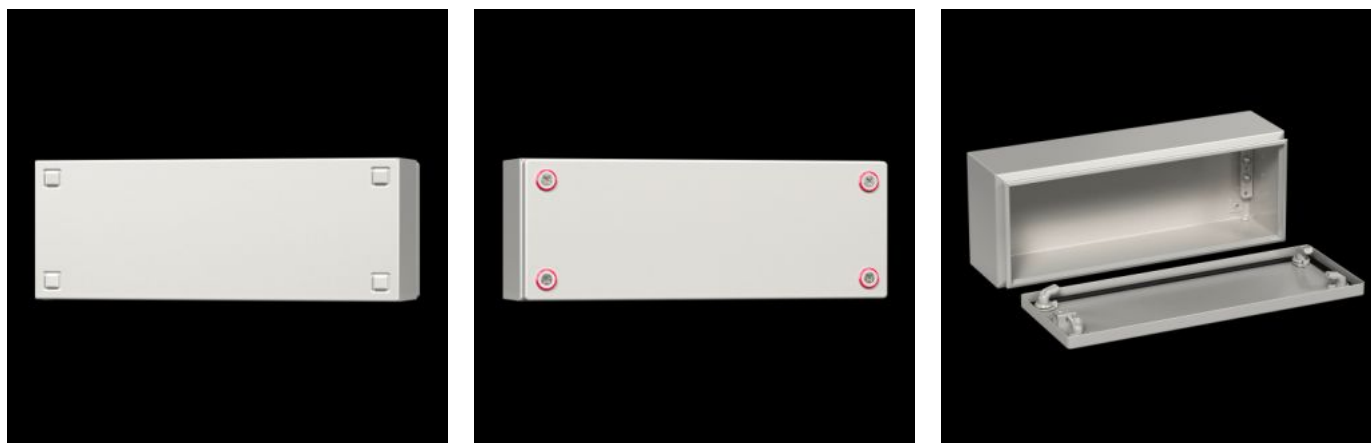

Rittal – The System.

Faster – better – everywhere.

KX 1515.000

KX terminal box, carbon steel, without flange

State: 9/22/2025 (Source: rittal.com/us-en)

ENCLOSURES

POWER DISTRIBUTION

CLIMATE CONTROL

IT INFRASTRUCTURE

SOFTWARE & SERVICES

FRIEDHELM LOH GROUP

KX 1515.000 - KX terminal box, carbon steel, without flange

The small enclosure KX, terminal box KX, without a gland plate allows for flexible interior installation while maintaining a high protection category.

Features

| | |
|------------------------------------|--|
| Model No. | KX 1515.000 |
| Product description | The small enclosure KX, terminal box KX, without a gland plate allows for flexible interior installation while maintaining a high protection category. |
| Material | Housing: Carbon steel Cover: Carbon steel, all-round foamed-in PU seal |
| Surface finish | Housing and cover: Dipcoat primed, powder-coated on the outside, textured paint |
| Color | RAL 7035 |
| Supply includes | Housing with cover Mini cam lock |
| Protection category NEMA | NEMA 1 NEMA 3R NEMA 4 NEMA 12 |
| Protection category IP to EN 60529 | IP 66 |

Features

| | |
|-------------------------------------|--|
| Type rating according to UL 50E | Type 1 Type 3R Type 4 Type 12 |
| IK code | IK08 |
| Dimensions | Width: 300 mm Height: 150 mm Depth: 80 mm Width: 11.8 " Height: 5.91 " Depth: 3.15 " |
| Material thickness - cover | 1.25 mm 0.05 " |
| Material thickness - enclosure | 1.25 mm 0.05 " |
| Base material | Carbon steel |
| Packaging unit | 1 pc(s). |
| Net weight | 1.78 |
| Gross weight | 1.98 |
| PCF/VE (cradle-to-gate) | 9.2 kg CO2 eq (Cat B) |
| Information regarding the PCF class | Category B: PCF value (cradle-to-gate) calculated approximately on the basis of the product weight and self-declared |
| Customs tariff number | 84879059 |
| EAN | 4028177816299 |
| E-Number Sweden | E3465195 |
| ETIM 9 | EC000261 |
| ETIM 8 | EC000261 |
| ECLASS 8.0 | 27180101 |