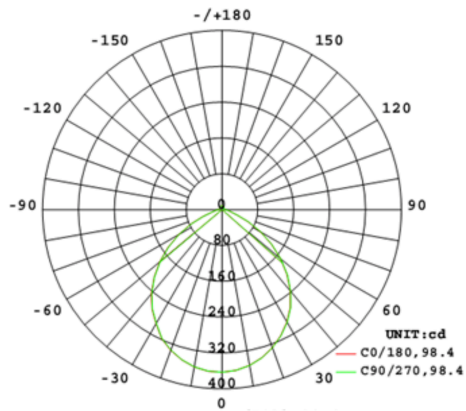

Case and Pallet Dimensions

	QTY	LENGTH (in)	WIDTH (in)	HEIGHT (in)
CASE	4	15.47	7.99	7.95
PALLET	600	7.56	3.82	82.28

Dimension

Light Distribution

Features

- High Performance LEDs up to 106 lm/w
- Use to replace up to 100W traditional light sources
- Durable metal construction: dent and scratch resistant
- UL wet location rated
- Compatible with most standard recessed housings
- Dimmable down to 5% on compatible dimmers
- Available in Round 4" 850lm and 6" 850lm, 1050lm and 1400lm
- Available in 4 color temperatures: 2700K, 3000K, 3500K, 4000K
- Available in a smooth and baffle trim option
- Color designer trims as optional accessories available
- 5-Year, No-Compromise Warranty