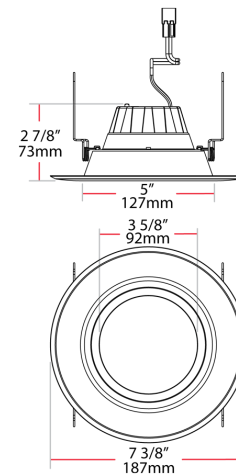

Shape:

Round

Technical Specifications (continued)

Construction

Trim Style:

Smooth Trim

Beam Angle:

95°±10°

Case and Pallet Dimensions

	QTY	LENGTH (in)	WIDTH (in)	HEIGHT (in)
CASE	4	15.47	7.99	7.95
PALLET	600	7.56	3.82	82.28

Dimension

Light Distribution

Features

- High Performance LEDs up to 106 lm/w
- Use to replace up to 100W traditional light sources
- Durable metal construction: dent and scratch resistant
- UL wet location rated
- Compatible with most standard recessed housings
- Dimmable down to 5% on compatible dimmers
- Available in Round 4" 850lm and 6" 850lm, 1050lm and 1400lm
- Available in 4 color temperatures: 2700K, 3000K, 3500K, 4000K
- Available in a smooth and baffle trim option
- Color designer trims as optional accessories available
- 5-Year, No-Compromise Warranty