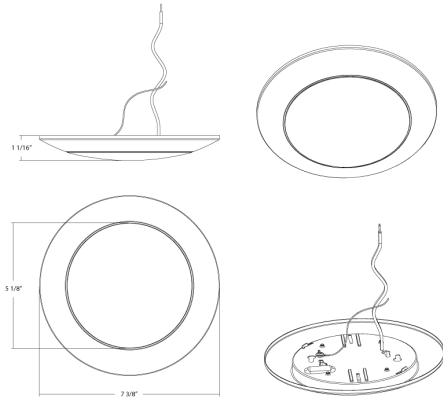

Dimensions

Features

- Low-profile, back-lit design made of durable thermoplastic housing with frosted lens
- 5 Color temperature selectable: 2700K, 3000K, 3500K, 4000K, & 5000K
- New construction or retrofit applications
- Installs on standard junction boxes
- Suitable for indoor/outdoor use in dry, damp, and wet locations

Ordering Matrix

Family	Size (Wattage)	Shape	CRI/Color Temp	Driver	Finish	Trim
DISK34	6					
	4 = 4" (10W) 6 = 6" (15W)	Blank = Round	Blank = 90CRI, 2700/3000/3500/4000/5000K CCT Adjustable	Blank = 120V, TRIAC/ELV	Blank = White	Blank = Smooth