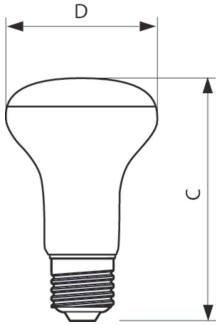

LED BR30

Order code	929001870334
Numerator - Quantity Per Pack	1
Numerator - Packs per outer box	6
Material Nr. (12NC)	929001870334

Net Weight (Piece)	0.100 kg

Dimensional drawing

7.2BR30/PER/922-27/P/E26/WG 6/1FB

Product	D	C
7.2BR30/PER/922-27/P/E26/WG 6/1FB	95 mm	132 mm