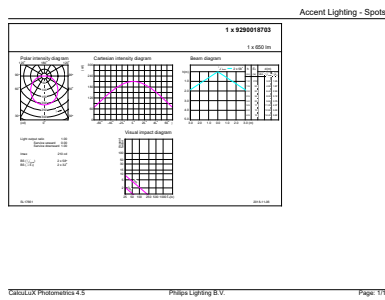

Photometric data

LEDBulbs BR30 120V 19-120W 1200lm 2700K E26 D