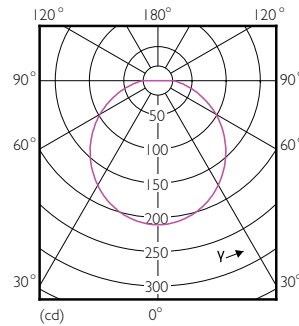

LEDBulbs BR30 120V 19-120W 1200lm 2700K E26 D

Photometric data