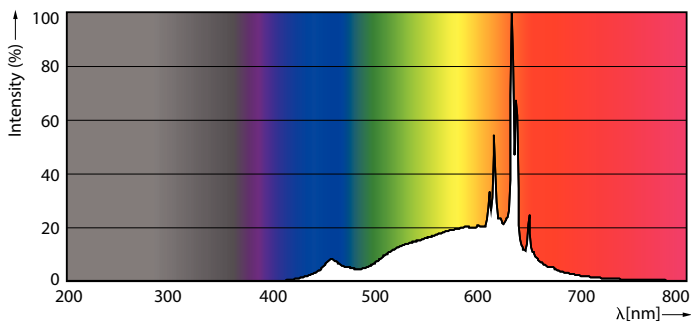

Product data

General information	
Cap-Base	E26 [Single Contact Medium Screw]
EU RoHS compliant	Yes
Nominal Lifetime (Nom)	15000 h
Switching Cycle	50000X
Technical Type	7.2-65W
Light technical	
Color Code	922-927 [CCT of 2200K-2700K]
Beam Angle (Nom)	90 °
Luminous Flux (Nom)	650 lm
Color Designation	Warm White (WW)
Correlated Color Temperature (Nom)	- K
Luminous Efficacy (rated) (Nom)	90.00 lm/W
Color Consistency	<4
Color Rendering Index (Nom)	90
LLMF At End Of Nominal Lifetime (Nom)	70 %
Operating and electrical	
Input Frequency	60 Hz
Power (Nom)	7.2 W
Lamp Current (Nom)	85 mA
Wattage Equivalent	65 W

7.2BR30/PER/922-27/P/E26/WG 6/1FB

Product	D	C
7.2BR30/PER/922-27/P/E26/WG 6/1FB	95 mm	132 mm

Photometric data

LEDBulbs BR30 120V 19-120W 1200lm 2700K E26 D

LEDBulbs BR30 120V 19-120W 1200lm 2700K E26 D

LEDBulbs BR30 120V 19-120W 1200lm 2700K E26 D