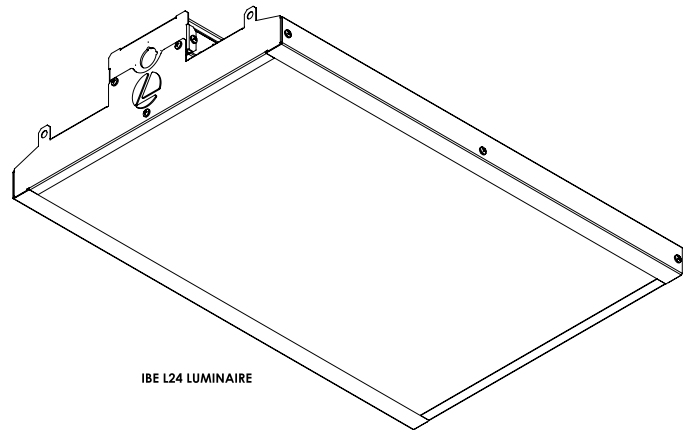

## Dimensions

All dimensions are inches (centimeters) unless otherwise indicated.

IBE L24 LUMINAIRE

IBE L24 LUMINAIRE

A - 7/8" KNOCK OUT

IBE L24 LUMINAIRE