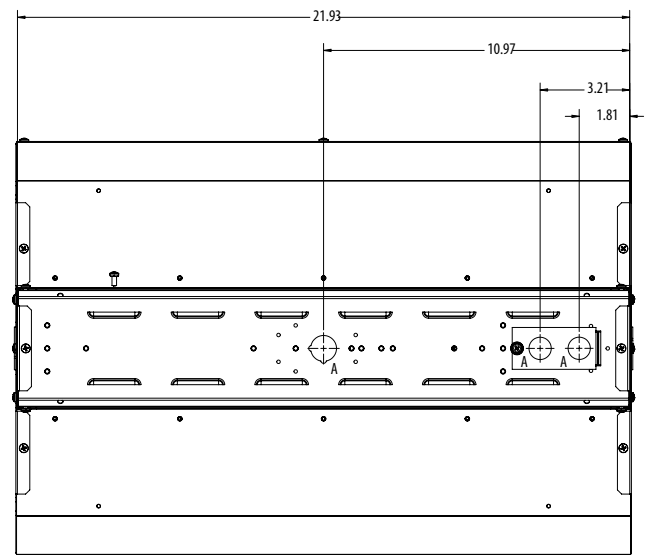

## Dimensions

All dimensions are inches (centimeters) unless otherwise indicated.

IBE L24 LUMINAIRE

IBE L24 LUMINAIRE

A - 7/8" KNOCK OUT

IBE L24 LUMINAIRE