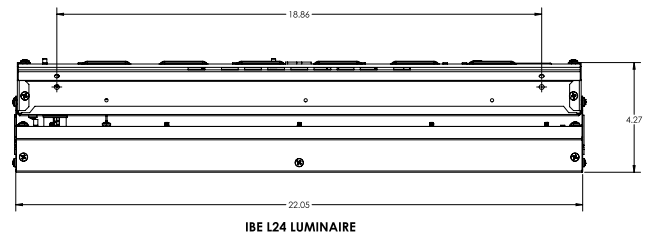

## Dimensions

All dimensions are inches (centimeters) unless otherwise indicated.

IBE L24 LUMINAIRE

IBE L24 LUMINAIRE

A - 7/8" KNOCK OUT

IBE L24 LUMINAIRE