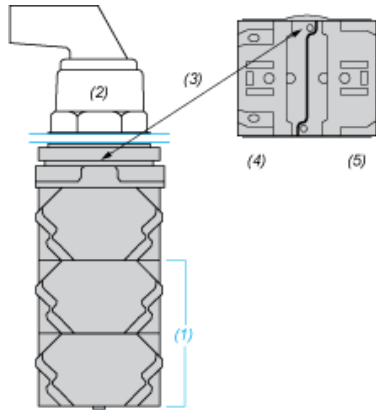

Main

Range of Product	Harmony 9001K
Product or Component Type	Head for push-button
Device short name	9001K
Operator profile	Recessed, unmarked
Operator additional information	Metal guard

Complementary

Mounting diameter	1.18 in (30 mm)
Shape of signaling unit head	Round
Type of operator	Spring return
Net Weight	0.19 lb(US) (0.087 kg)

Contractual warranty

Warranty	18 months
----------	-----------

Dimensions

Contact Block Mounting Position

Top and Rear views

- (1) It is possible to mount up to 3 levels of contacts blocks (maximum of 6 contacts blocks)
- (2) Operator
- (3) Locating notch
- (4) Side 1
- (5) Side 2