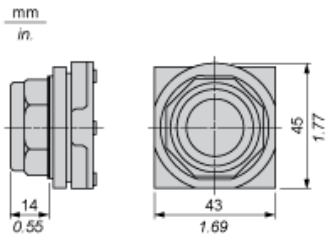

Main

Range of Product	Harmony 9001K
Product or Component Type	Head for push-button
Device short name	9001K
Operator profile	Recessed, unmarked
Operator additional information	Metal guard

Complementary

Mounting diameter	1.18 in (30 mm)
Shape of signaling unit head	Round
Type of operator	Spring return
Net Weight	0.19 lb(US) (0.087 kg)

Packing Units

Unit Type of Package 1	PCE
Package 1 Height	2.80 in (7.112 cm)
Package 1 width	2.30 in (5.842 cm)
Package 1 Length	2.10 in (5.334 cm)
Unit Type of Package 2	S01
Number of Units in Package 2	24
Package 2 Weight	6.41 lb(US) (2.906 kg)
Package 2 Height	5.91 in (15 cm)
Package 2 width	5.91 in (15 cm)
Package 2 Length	15.75 in (40 cm)

Contractual warranty

Warranty	18 months
----------	-----------

Dimensions

Contact Block Mounting Position

Top and Rear views

- (1) It is possible to mount up to 3 levels of contacts blocks (maximum of 6 contacts blocks)
- (2) Operator
- (3) Locating notch
- (4) Side 1
- (5) Side 2