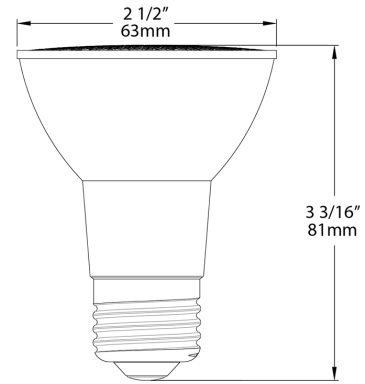

Technical Specifications		
Performance <hr/> Product Type: PAR Input Wattage: 7W Wattage Equivalency: 50W Halogen Lumens (Nominal): 550lm Efficacy: 79lm/W L70 Lifespan: 40,000 Hours Construction <hr/> Bulb Shape: PAR20 Base Type: E26 Edison	For Use Outdoors in Open Fixtures: No LED Characteristics <hr/> Color Temperature: 4000K Cool White Color Accuracy (CRI): 90 CRI Electrical <hr/> Power Factor: 0.9 Operating Temperature: -20°C to 45°C (-4°F to 113°F) Dimmable: Yes, down to 10% Input Voltage: 120V Flicker: <30%	Optical <hr/> Beam Angle: 25° Other <hr/> Warranty: RAB warrants that our LED products will be free from defects in materials and workmanship for a period of four (4) years from the date of delivery to the end user, including coverage of light output, color stability, driver performance and fixture finish. RAB's warranty is subject to all terms and conditions found at rablighting.com/warranty . Compliance <hr/> UL Listed: Yes Energy Star Approved: This product is ENERGY STAR® Version 2.0 Certified Energy Star ID: 2329949

Technical Specifications (continued)

California Energy Commission (CEC) Status:
Lawful for Sales in California

Case and Pallet Dimensions

	QTY	LENGTH (in)	WIDTH (in)	HEIGHT (in)
CASE	12	10.8	8.1	4
PALLET	2880	43.2	37.9	48.7

Dimension

Light Distribution