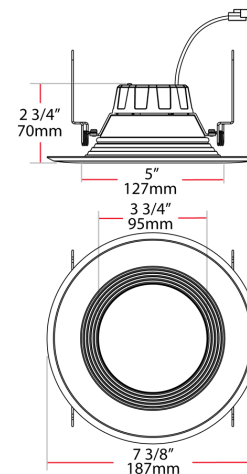

Compatibility:

Compatible with most 5" and 6" recessed housings

Finish:

Matte White

Technical Specifications (continued)

Optical

Beam Angle:

95°±10°

Case and Pallet Dimensions

	QTY	LENGTH (in)	WIDTH (in)	HEIGHT (in)
CASE	4	15.47	7.99	8
PALLET	600	7.56	3.82	82.28

Dimension

Light Distribution

Features

- High Performance LEDs up to 106 lm/w
- Use to replace up to 100W traditional light sources
- Durable metal construction: dent and scratch resistant
- UL wet location rated
- Compatible with most standard recessed housings
- Dimmable down to 5% on compatible dimmers
- Available in Round 4" 850lm and 6" 850lm, 1050lm and 1400lm
- Available in 4 color temperatures: 2700K, 3000K, 3500K, 4000K
- Available in a smooth and baffle trim option
- Color designer trims as optional accessories available
- 5-Year, No-Compromise Warranty