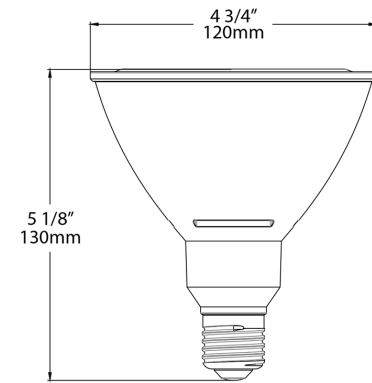

Technical Specifications

Performance <hr/> Product Type: PAR Input Wattage: 15W Lumens (Nominal): 1050lm Efficacy: 70 lm/W Color Accuracy (CRI): 80 CRI L70 Lifespan: 25,000 Hours	Dimmable: Yes, down to 20% Construction <hr/> Bulb Shape: PAR38 Base Type: E26 Beam Angle: 40° For Use Outdoors in Open Fixtures: Yes LED Characteristics <hr/> Color Temperature: 4000K Cool White	Electrical <hr/> Power Factor: 0.7 Operating Temperature: -20°C - 45°C Input Voltage: 120V Other <hr/> Warranty (Years): RAB warrants that our LED products will be free from defects in materials and workmanship for a period of four (4) years from the date of delivery to the end user, including coverage of light output, color stability, driver performance and fixture finish. RAB's warranty is subject to all terms and conditions found at rablighting.com/warranty . Electrical Characteristics <hr/> Flicker: <30%
--	--	---

CEC Status:

Not lawful for sale in California

Case and Pallet Dimensions

	QTY	LENGTH (in)	WIDTH (in)	HEIGHT (in)
CASE	6	15.1	10.2	6.1
PALLET	360	45.4	35.5	48.5

Dimension

Light Distribution