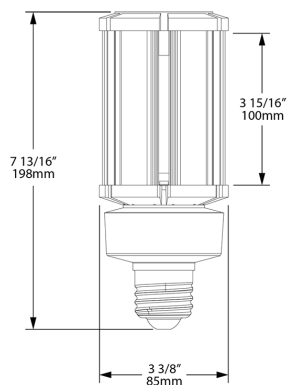

Construction

Bulb Shape:

Post Top

Base Type:

E26

Beam Angle:

360°

For Use Outdoors in Open Fixtures:

Length x Width x Height [in]	Lamp Quantity
8.0 x 8.0 x 11.0	1

Case and Pallet Dimensions

	QTY	LENGTH (in)	WIDTH (in)	HEIGHT (in)
CASE	12	15.6	11.8	10.2
PALLET	432	37.4	33.1	35.4

Wiring Diagram

Dimension

Light Distribution