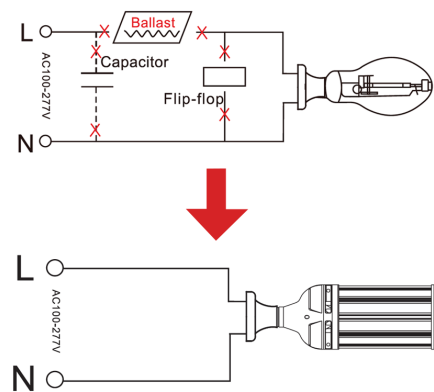

Technical Specifications (continued)

Electrical

Operating Frequency:

50/60 Hz

Installation

Installation Type:

Type B, Ballast Bypass

Installation Orientation:

Universal Installation

Electrical Characteristics

Flicker:

<30%

THD:

<20%

Compliance

UL Listed:

Yes

UL Classified:

Yes

CEC Status:

Lawful for sale in California

Minimum Compartment Size

Length x Width x Height [in]	Lamp Quantity
8.0 x 8.0 x 11.0	1

Case and Pallet Dimensions

	QTY	LENGTH (in)	WIDTH (in)	HEIGHT (in)
CASE	12	15.6	11.8	10.2
PALLET	432	37.4	33.1	35.4

Wiring Diagram