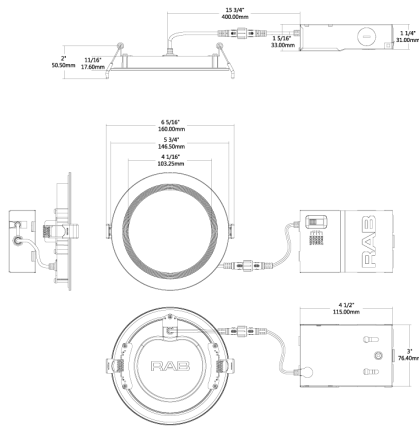

Dimensions

Features

- 5 color temperatures in 1 SKU (2700K, 3000K, 3500K, 4000K, 5000K)
- Super slim Edge-lit fixture for thin fixture depth
- No recessed housing or J-box required
- New construction or retrofit applications
- UL wet location rated
- Smooth diffused uniform light distribution
- Dimmable down to 5% on compatible dimmers
- Spring loaded retention clips
- Robust, die cast aluminum construction
- IC and airtight rated
- 5-Year, No-Compromise Warranty

Ordering Matrix

Family	Size	Shape	Wattage	CRI/Color Temp	Voltage	Finish	Trim	Depth
WFRL	5	R	12	9CCT	120	W	B	
	3 = 3"	R = Round	6 = 6W	9FA = 90 CRI, 5000K/4000K/3500K/2700K	120 = 120V	W = White	B = Baffle	Blank = Standard
	4 = 4"	S = Square	9 = 9W	9CCT = 90 CRI, 5000K/4000K/3500K/2700K	D = 120V/277V		S = Smooth	S = Shallow
	5 = 5"		10.5 = 10.5W					
	6 = 6"		12 = 12W					
	8 = 8"		13 = 13W					
			14 = 14W					
			23 = 23W					