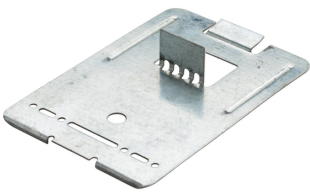

FAR-SIDE BOX SUPPORT EXTENSION, 6" WALL DEPTH

CATALOG NUMBER

TEB6XT

CERTIFICATIONS

PRODUCT ATTRIBUTES

Material: Steel

Finish: Pregalvanized

Stud Wall Depth: 6"

A: 3.800"

B: 2 5/8"

DIAGRAMS