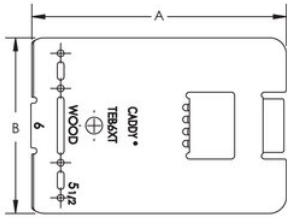

### PRODUCT ATTRIBUTES

---

Material: Steel

Finish: Pregalvanized

Stud Wall Depth: 6"

A: 3.800"

B: 2 5/8"

### DIAGRAMS

---