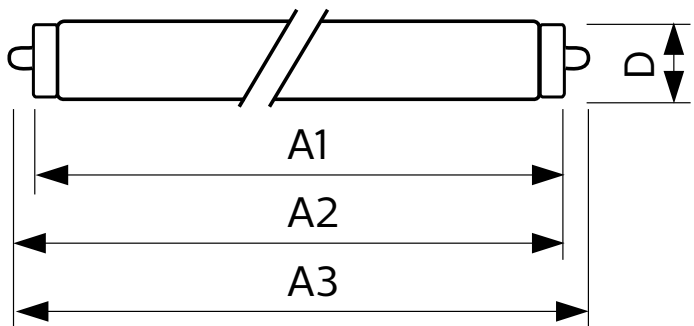

T8

Approbation Marks	UL certificate
Energy Consumption kWh/1000 h	- kWh
Product data	
Order product name	35T8/96-3500 IF FA8 10/1
EAN/UPC - Product	046677472573
Order code	469247

Numerator - Quantity Per Pack	1
Numerator - Packs per outer box	10
Material Nr. (12NC)	929001307804
Net Weight (Piece)	0.540 kg
Model Number	9290013078

Dimensional drawing

35T8/96-3500 IF FA8 10/1

Product	D	A1	A2	A3
35T8/96-3500 IF FA8 10/1	27.9 mm	2366.9 mm	2375.2 mm	2383.5 mm