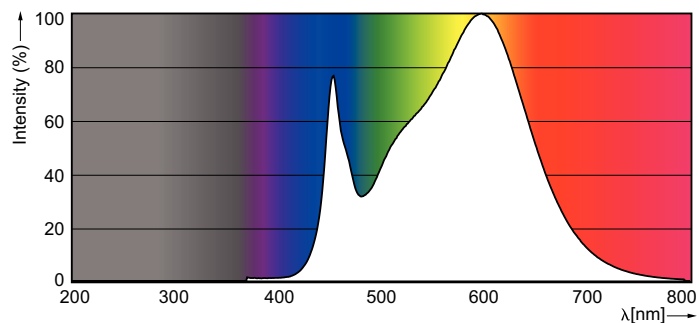

Photometric data

TLED Ess 35W FA8 835 4000lm T8