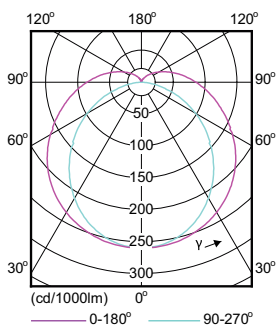

TLED Ess 35W FA8 835 4000lm T8