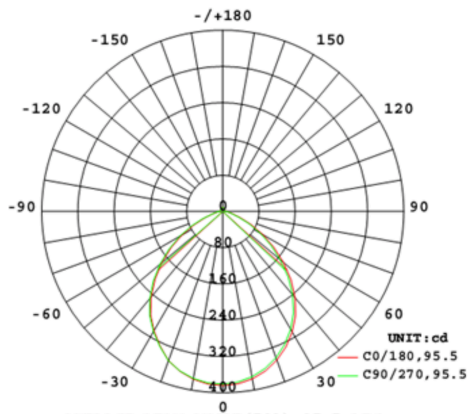

Case and Pallet Dimensions

	QTY	LENGTH (in)	WIDTH (in)	HEIGHT (in)
CASE	4	11.02	6.5	5.91
PALLET	1568	5.31	3.03	86.22

Dimension

Light Distribution

Features

- High Performance LEDS up to 106 lm/w
- Use to replace up to 100W traditional light sources
- Durable metal construction: dent and scratch resistant
- UL wet location rated
- Compatible with most standard recessed housings
- Dimmable down to 5% on compatible dimmers
- Available in Round 4" 850lm and 6" 850lm, 1050lm and 1400lm
- Available in 4 color temperatures: 2700K, 3000K, 3500K, 4000K
- Available in a smooth and baffle trim option
- Color designer trims as optional accessories available
- 5-Year, No-Compromise Warranty