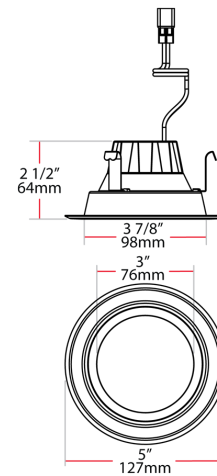

Shape:

Round

Technical Specifications (continued)

Construction

Trim Style:

Smooth Trim

Beam Angle:

95°±10°

Case and Pallet Dimensions

	QTY	LENGTH (in)	WIDTH (in)	HEIGHT (in)
CASE	4	11.02	6.5	5.91
PALLET	1568	5.31	3.03	86.22

Dimension

Light Distribution

Features

- High Performance LEDS up to 106 lm/w
- Use to replace up to 100W traditional light sources
- Durable metal construction: dent and scratch resistant
- UL wet location rated
- Compatible with most standard recessed housings
- Dimmable down to 5% on compatible dimmers
- Available in Round 4" 850lm and 6" 850lm, 1050lm and 1400lm
- Available in 4 color temperatures: 2700K, 3000K, 3500K, 4000K
- Available in a smooth and baffle trim option
- Color designer trims as optional accessories available
- 5-Year, No-Compromise Warranty