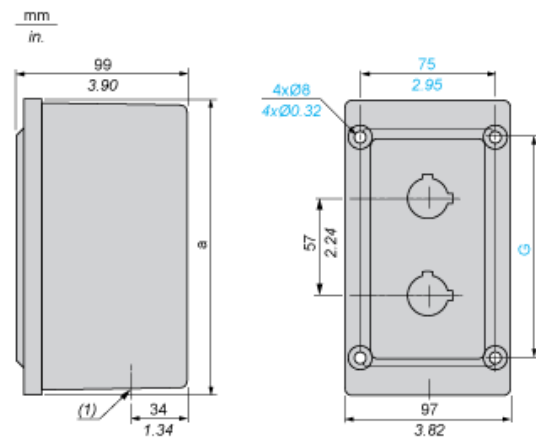

Packing Units

Unit Type of Package 1	PCE
Package 1 Height	5.00 in (12.7 cm)
Package 1 width	4.90 in (12.446 cm)
Package 1 Length	8.00 in (20.32 cm)
Unit Type of Package 2	PAL
Number of Units in Package 2	210
Package 2 Weight	360.00 lb(US) (163.293 kg)
Package 2 Height	40.00 in (101.6 cm)
Package 2 width	40.00 in (101.6 cm)
Package 2 Length	48.00 in (121.92 cm)

Contractual warranty

Warranty	18 months
----------	-----------

Dimensions

Below drawing shows a 2-hole enclosure. Refer to the product characteristics to get the number of holes.

(1) Knockout conduit thread: 3/4".

a		G	
mm	in.	mm	in.
169	6.65	124	4.88