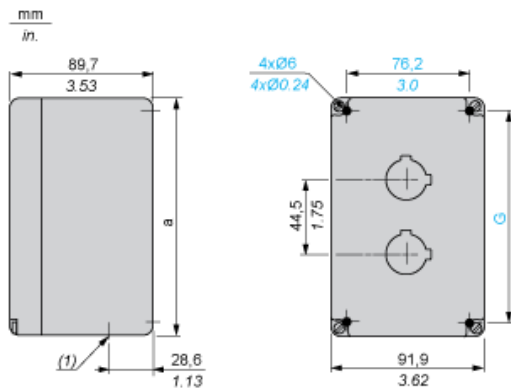

## Packing Units

Unit Type of Package 1	PCE
Package 1 Height	4.00 in (10.16 cm)
Package 1 width	4.00 in (10.16 cm)
Package 1 Length	9.90 in (25.146 cm)
Unit Type of Package 2	S03
Number of Units in Package 2	6
Package 2 Weight	29.20 lb(US) (13.243 kg)
Package 2 Height	11.81 in (30 cm)

Package 2 width	11.81 in (30 cm)
Package 2 Length	15.75 in (40 cm)

## Contractual warranty

Warranty	18 months
----------	-----------

Dimensions

Below drawing shows a 2-hole enclosure. Refer to the product characteristics to get the number of holes.

(1) Conduit thread: 9001 KY•: 3/4". 9001 TY• : 14 mm / 0.55 in.

a		G	
mm	in.	mm	in.
235.0	9.25	203.2	8.00