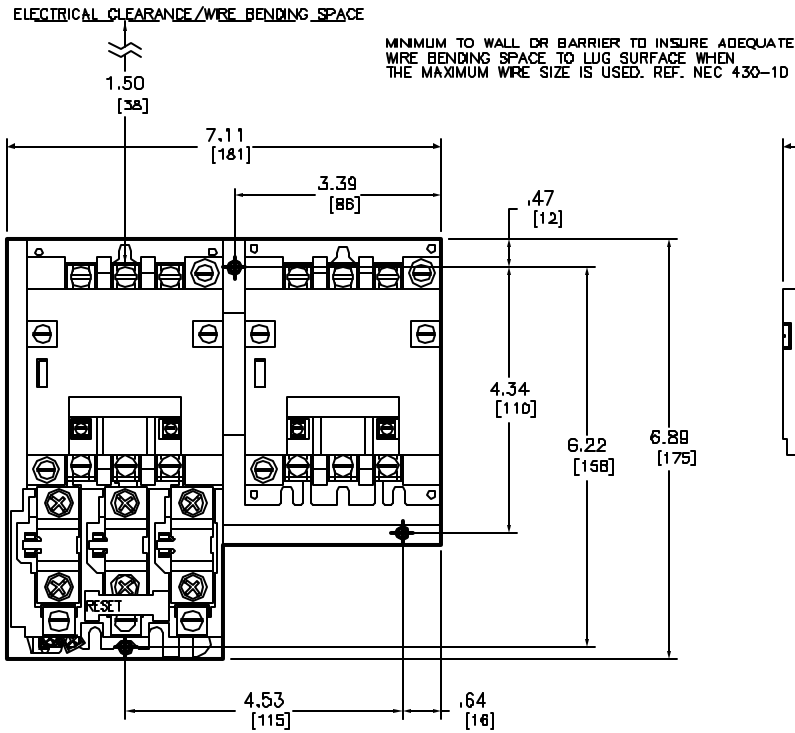

NEMA SIZE 1 REVERSING STARTER  
3-POLE POLYPHASE - 600 VAC, 50-60 HZ

COIL VOLTAGE CODE (1)	VOLTAGE	
	60 HZ	50 HZ
V01	24	-
V02	120	110
V08	208	-
V03	240	220
V06	480	440
V07	600	550
V99	SPECIFY	SPECIFY

Catalog Number: 8736-SC08(1)  
 Ratings: SEE CHART  
 UL File/CCN: E78361/NLDX  
 CSA File/Class: LR60905/3211 0  
 Meets Standards: -  
 Weight: 13 lbs  
 Wire Size: POWER - #14-#8, CONTROL - #16-#12  
 Terminal torque: 20 LB/IN  
 Mounting Hwd.: {3} #10 screws

DUAL DIMENSIONS: INCHES  
MILLIMETERS

NEMA SIZE 1 REVERSING STARTER  
CLASS 8736 TYPE SC08(1)

DWG# E0302101-01  
NO.