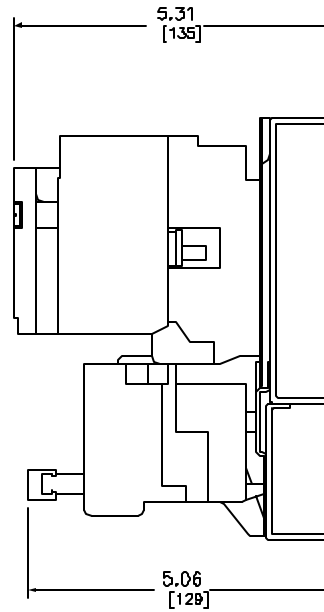

NEMA SIZE 1 REVERSING STARTER  
3-POLE POLYPHASE - 600 VAC, 50-60 HZ

COIL VOLTAGE CODE (1)	VOLTAGE	
	60 HZ	50 HZ
V01	24	-
V02	120	110
V08	208	-
V03	240	220
V06	480	440
V07	600	550
V99	SPECIFY	SPECIFY

Catalog Number: 8736-SC08(1)  
 Ratings: SEE CHART  
 UL File/CCN: E78361/NLDX  
 CSA File/Class: LR60905/3211 0  
 Meets Standards: -  
 Weight: 13 lbs  
 Wire Size: POWER - #14-#8, CONTROL - #16-#12  
 Terminal torque: 20 LB/IN  
 Mounting Hwd.: {3} #10 screws

DUAL DIMENSIONS: INCHES  
MILLIMETERS

NEMA SIZE 1 REVERSING STARTER  
CLASS 8736 TYPE SC08(1)

DWG# E0302101-01  
NO.