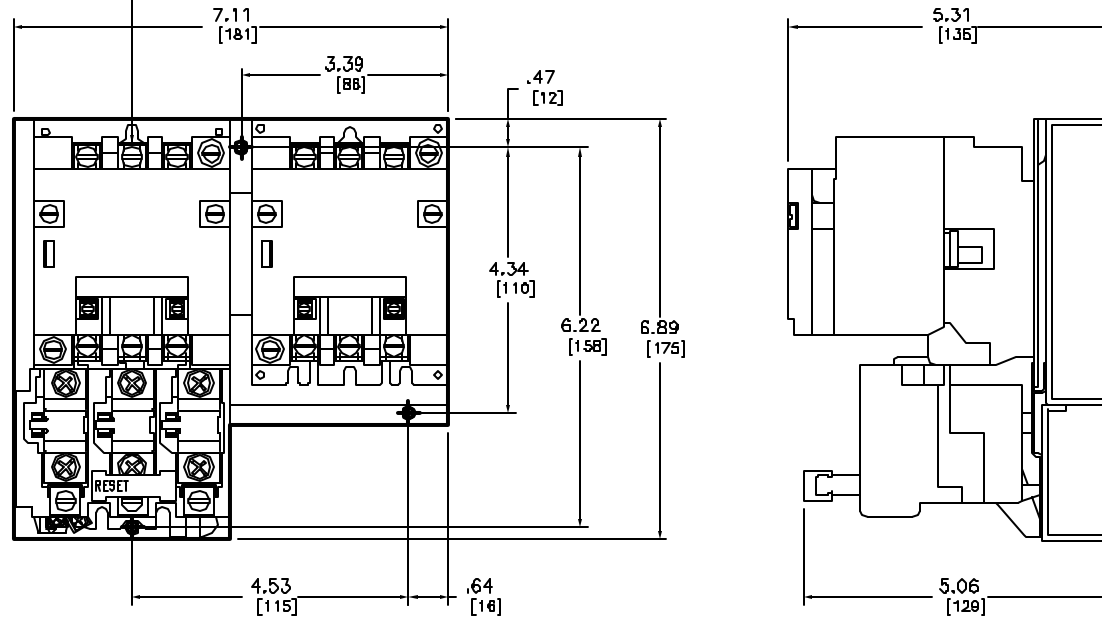

NEMA SIZE 0 REVERSING STARTER
 3-POLE POLYPHASE - 600 VAC, 50-60 HZ

COIL VOLTAGE CODE (1)	VOLTAGE	
	60 HZ	50 HZ
V01	24	-
VD2	120	110
VD8	208	-
VD3	240	220
VD6	480	440
VD7	600	550
V08	SPECIFY	SPECIFY

ELECTRICAL CLEARANCE/WIRE BENDING SPACE

1.50
[38]

MINIMUM TO WALL OR BARRIER TO INSURE ADEQUATE
 WIRE BENDING SPACE TO LUG SURFACE WHEN
 THE MAXIMUM WIRE SIZE IS USED. REF. NEC 4.30-10

Catalog Number: 8736-SB04(1)
 Ratings: SEE CHART
 UL File/CCN: E78351/NLDX
 CSA File/Class: LR60906/3211 0
 Meets Standards: -
 Weight: 7.3 lbs
 Wire Size: POWER - #14-#8, CONTROL - #16-#12
 Terminal torque: 20 LB/IN
 Mounting Hwd.: (3) #10 screws

DUAL DIMENSIONS: INCHES
 MILLIMETERS

NEMA SIZE 0 REVERSING STARTER
 CLASS 8736 TYPE SB04(1)

DWG# E0302001-01
 NO.