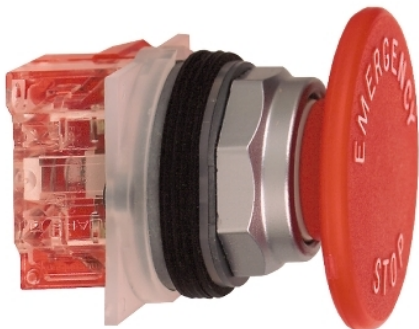

# 9001KR5R05H6

Harmony 9001K, push-button, metal, snap-in plastic mushroom 57mm, red, 30mm, spring return, 1 NC

### Main

Range of Product	Harmony 9001K
Product or Component Type	Push-button
Device short name	K
Operator additional information	Snap-in plastic

### Complementary

Bezel material	Metal
Mounting diameter	1.18 in (30 mm)
Light source	Without
Light block supply	Without supply
Contacts type and composition	1 NC
[Ie] rated operational current	10 A, AC-15 10 A, DC-13
Contact operation	Standard
Device presentation	Complete product