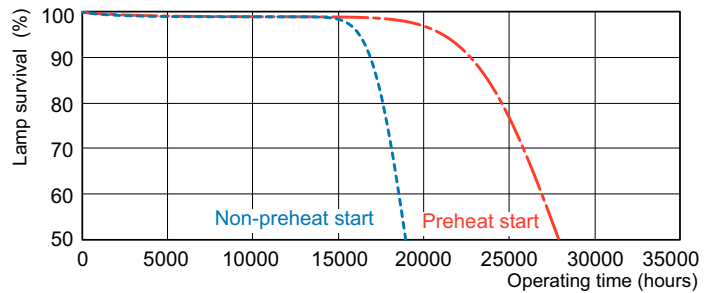

LDLE_TL5-HE8_0002-Life expectancy diagram