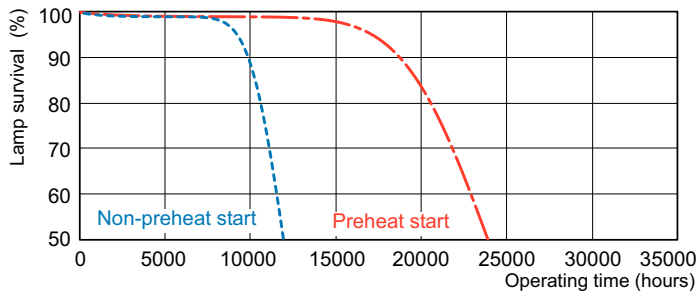

T5 Standard

Bulb Shape	T5 [16 mm (T5)]
Approval and Application	
Mercury (Hg) Content (Nom)	1.4 mg
Product Data	
Order product name	14W/841 Min Bipin T5 HE ALTO UNP/40
EAN/UPC - Product	046677230807
Order code	230805

Numerator - Quantity Per Pack	1
Numerator - Packs per outer box	40
Material Nr. (12NC)	927990484022
Net Weight (Piece)	54.000 g
ILCOS Code	FDH-14/40/1B-L/P-G5-16

Dimensional drawing

Product	D (max)	A (max)	B (max)	B (min)	C (max)
14W/841 Min Bipin T5 HE	17 mm	549.0 mm	556.1 mm	553.7 mm	563.2 mm
ALTO UNP/40					

TL5 HE F14T5/841 HE Alto

Lifetime

LDLE_TL5-HE8_0001-Life expectancy diagram