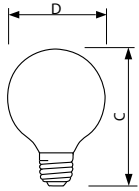

Product data

General information	
Base	E26 [Single Contact Medium Screw]
Operating Position	Universal [Universal]
Main Application	Vanity
Gas Filling	GAS
Features	Long Life
Rated Lifetime (Hours)	2000 h
Light technical	
Initial lumen (Nom)	235 lm
Operating and electrical	
Power (Rated) (Nom)	25 W
Voltage (Nom)	120 V
Mechanical and housing	
Bulb Finish	Clear

Cap-Base Information	Aluminium [Aluminium Cap]
Filament Shape	CC6 [Straight]
Bulb Shape	G25 [G25 (G25)]
Product data	
Order product name	25G25/CL/LL 120V 12/1 TP
EAN/UPC - Product	046677168872
Order code	168872
Numerator - Quantity Per Pack	1
Numerator - Packs per outer box	12
Material Nr. (12NC)	925186636323
Net Weight (Piece)	0.001 kg

DuraMax Deco Globe

Dimensional drawing

Product

25G25/CL/LL 120V 12/1 TP

25G25/CL/LL 120V 12/1 TP