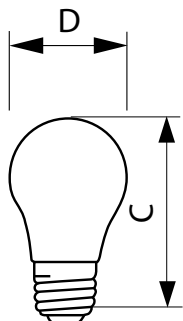

### Product data

General information		Cap-Base Information	
Base	E26 [ Single Contact Medium Screw]		Aluminium [ Aluminium Cap]
Operating Position	Universal [ Universal]	Filament Shape	C-9 [ Pendant]
Main Application	General Lighting (G)	Bulb Shape	A15 [ A15]
Gas Filling	VACUUM		
Rated Lifetime (Hours)	3000 h		
Light technical		Product data	
Initial lumen (Nom)	115 lm	Order product name	15A/WL 120V 12/2 TP
		EAN/UPC - Product	50046677168600
		Order code	168609
		Numerator - Quantity Per Pack	1
		Numerator - Packs per outer box	12
		Material Nr. (12NC)	925273136309
		Net Weight (Piece)	22.000 g
Operating and electrical			
Power (Rated) (Nom)	15 W		
Voltage (Nom)	120 V		
Mechanical and housing			
Bulb Finish	Soft White		

### Dimensional drawing