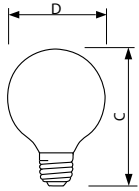

Product data

| General information | |
|--------------------------|------------------------------------|
| Base | E26 [Single Contact Medium Screw] |
| Operating Position | Universal [Universal] |
| Main Application | Vanity |
| Gas Filling | GAS |
| Rated Lifetime (Hours) | 1500 h |
| Light technical | |
| Initial lumen (Nom) | 410 lm |
| Operating and electrical | |
| Power (Rated) (Nom) | 40 W |
| Voltage (Nom) | 120 V |
| Mechanical and housing | |
| Bulb Finish | Clear |

| Cap-Base Information | Aluminium [Aluminium Cap] |
|---------------------------------|----------------------------|
| Filament Shape | CC6 [Straight] |
| Bulb Shape | G25 [G25 (G25)] |
| Product data | |
| Order product name | 40G25/CL/LL 120V 12/1 TP |
| EAN/UPC - Product | 046677167479 |
| Order code | 167478 |
| Numerator - Quantity Per Pack | 1 |
| Numerator - Packs per outer box | 12 |
| Material Nr. (12NC) | 925244136345 |
| Net Weight (Piece) | 0.001 kg |

DuraMax Deco Globe

Dimensional drawing

Product

40G25/CL/LL 120V 12/1 TP

40G25/CL/LL 120V 12/1 TP