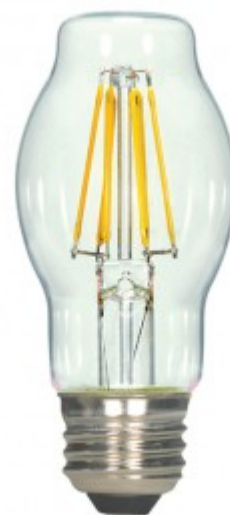

S9576

6.5BT15/CL/LED/E26/27K/120V
 6.5 watt BT15 LED; Clear; Medium base; 2700K; 810 lumens;
 120 volts

Features

- LED with a traditional incandescent look and feel
- Omni-directional light source
- Smooth dimming
- Replaces up to 60 watt lamps
- Long life - 15,000 hours
- Damp Location
- UL listed for totally enclosed fixtures

Compatible Dimmers

- Leviton 6674 Universal†
- Cooper TAL06P-C1†
- Lutron Nova TCL

† When used with incandescent dimmers, derate the dimmer's maximum load by 75%. Consult your local electrical code to ensure compliance.

S9576

Item Number	UPC	Voltage	Watts	Incandescent Equivalent	Power Factor	Lamp Shape	Base
S9576	045923095764	120	6.5	60W	>0.70	BT15	Medium
ANSI Base	Lamp Code	Dimmable/Non-Dimmable	Finish	MOL In Inches	MOD In Inches	Initial Lumens	Average Rated Hours
E26	6.5BT15/CL/LED/E26/27K/120V	Dimmable	Clear	4 1/8"	1.88"	810	15000
Kelvin Temp	Color	CRI	Beam Spread Deg	Operating Temperature	Pack	Package Type	RoHS Compliant
2700	Warm White	80	360	-20°C (-4°F) to a maximum of +45°C (113°F)	24/6	Box	Yes
UL or ETL Listed		UL Classification			Warranty		
Yes		cULus - Damp Location Rated			3 Year Limited		