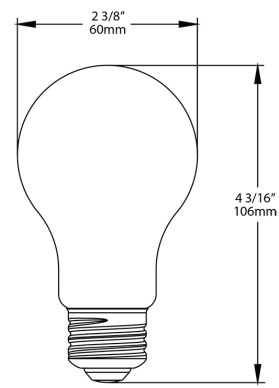

Technical Specifications		
Performance	Dimmable:	Other
Product Type: Decorative	Yes, down to 10%	Equivalency: 60W Incandescent
Input Wattage: 6W	Construction	Warranty (Years): RAB warrants that our LED products will be free from defects in materials and workmanship for a period of three (3) years from the date of delivery to the end user, including coverage of light output, color stability, driver performance and fixture finish. RAB's warranty is subject to all terms and conditions found at rablighting.com/warranty .
Lumens (Nominal): 810lm	Bulb Shape: A19	LED Characteristics
Efficacy: 90 lm/W	Finish: Clear	Color Temperature: 2700K Soft White
Color Accuracy (CRI): 90 CRI	Base Type: E26	Electrical
L70 Lifespan: 15,000 Hours	Beam Angle: 360°	Power Factor: 0.7
	For Use Outdoors in Open Fixtures: No	Operating Temperature: -20°C - 45°C

Case and Pallet Dimensions

	QTY	LENGTH (in)	WIDTH (in)	HEIGHT (in)
CASE	12	10.8	8.2	5.1
PALLET	1080	38.4	44	37.2

Dimension

Light Distribution