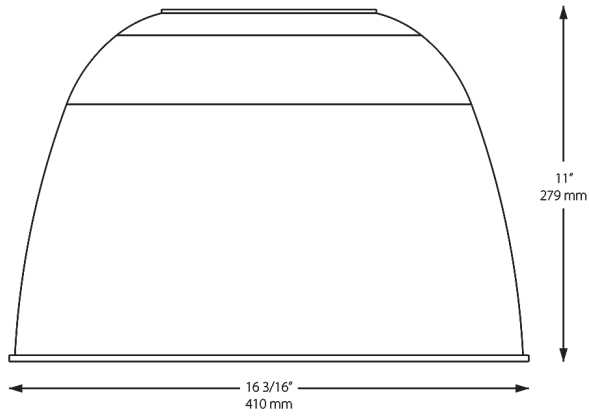

Dimensions

Features

Reflectors tailor the Haybay to specific applications:

Downlight only, uplight + downlight, and high or low mounting heights.

5-Year, No-Compromise Warranty

Ordering Matrix

Family	Reflector
R16	

- AR = 11" Clear Prismatic Acrylic
- PF = 11" Frosted Prismatic Acrylic
- SP = 8.5" Short Clear Prismatic Acrylic
- SPF = 8.5" Short Frosted Prismatic Acrylic
- SA = 5" Short White Aluminum