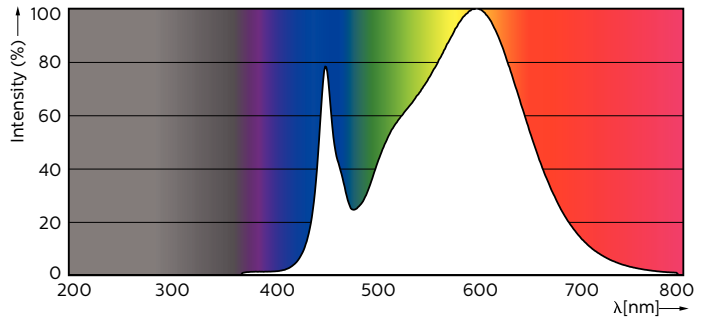

LEDtube PRO 1200mm 14W G13 835 2000lm