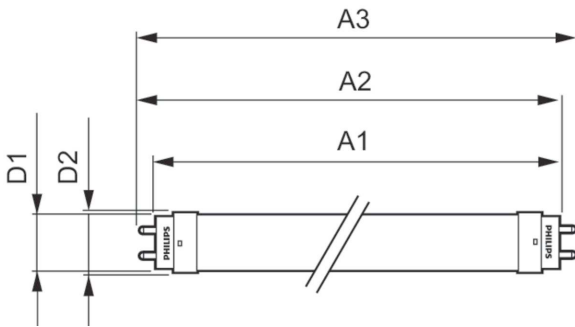

T8

Mechanical and housing

Bulb Finish	Frosted
Bulb Material	Glass
Product Length	1200 mm
Bulb Shape	Tube, double-ended

Approval and application

Energy Saving Product	Yes
Approval Marks	UL certificate RoHS compliance DLC compliance
Energy Consumption kWh/1000 h	- kWh
Energy Certifications	DLC Standard

Product data

Order product name	14T8/COR/48-835/IF20/G/DIM 10/1
EAN/UPC - Product	046677452759
Order code	929001343134
Numerator - Quantity Per Pack	1
Numerator - Packs per outer box	10
Material Nr. (12NC)	929001343134
Net Weight (Piece)	0.215 kg

Dimensional drawing

14T8/COR/48-835/IF20/G/DIM 10/1

Product	D1	D2	A1	A2	A3
14T8/COR/48-835/IF20/G/DIM 10/1	25.7 mm	28 mm	1198 mm	1205 mm	1212 mm

Photometric data

LEDtube 1200mm 17W G13 2100lm

LEDtube PRO 1200mm 14W G13 835 2000lm