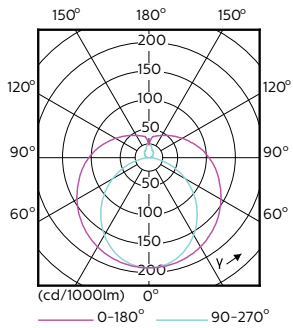

T8

Mechanical and housing

Bulb Finish	Frosted
Bulb Material	Glass
Product Length	1200 mm
Bulb Shape	Tube, double-ended

Approval and application

Energy Saving Product	Yes
Approval Marks	UL certificate RoHS compliance DLC compliance
Energy Consumption kWh/1000 h	- kWh
Energy Certifications	DLC Standard

Dimensional drawing

14T8/COR/48-835/IF20/G/DIM 10/1

Product	D1	D2	A1	A2	A3
14T8/COR/48-835/IF20/G/DIM 10/1	25.7 mm	28 mm	1198 mm	1205 mm	1212 mm

Photometric data

LEDtube 1200mm 17W G13 2100lm

LEDtube PRO 1200mm 14W G13 835 2000lm