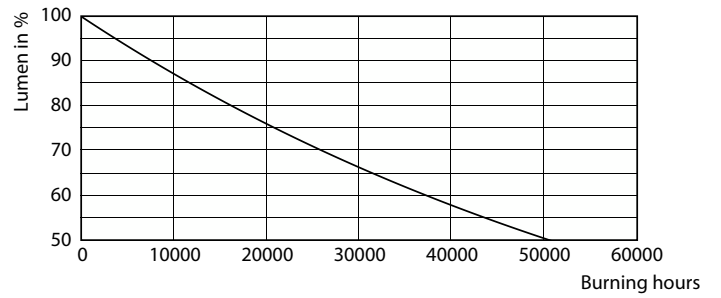

LED PAR20

Lifetime

Life Expectancy Diagram

Lumen Maintenance Diagram