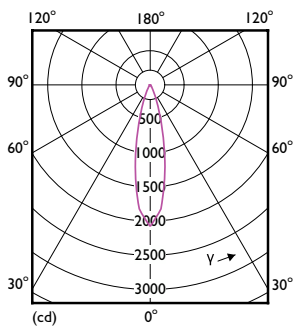

Product data

General information	
Cap-Base	E26 [Single Contact Medium Screw]
EU RoHS compliant	Yes
Nominal Lifetime (Nom)	25000 h
Switching Cycle	25000X
Light technical	
Color Code	930 [CCT of 3000K]
Beam Angle (Nom)	25 °
Luminous Flux (Nom)	500 lm
Luminous Intensity (Nom)	1500 cd
Color Designation	White (WH)
Correlated Color Temperature (Nom)	3000 K
Luminous Efficacy (rated) (Nom)	90.00 lm/W
Color Consistency	<4
Color Rendering Index (Nom)	90
LLMF At End Of Nominal Lifetime (Nom)	70 %
Operating and electrical	
Input Frequency	50 to 60 Hz
Power (Nom)	5.5 W
Lamp Current (Nom)	54 mA
Wattage Equivalent	50 W

LED PAR20

Order code	929003026104
Numerator - Quantity Per Pack	1
Numerator - Packs per outer box	6
Material Nr. (12NC)	929003026104

Net Weight (Piece)	0.120 kg
--------------------	----------

Dimensional drawing

5.5PAR20/LED/F25/930/DIM/G/T20 6/1FB

Product	D	C
5.5PAR20/LED/F25/930/DIM/G/T20 6/1FB	64 mm	83.5 mm

Photometric data

LEDspots N DIM 5,5W PAR20 E26 930 25D-POC

LEDspots N DIM 5,5W PAR20 E26 930 25D 1-ADL

LEDspots N DIM 5,5W PAR20 E26 930 25D-LDD