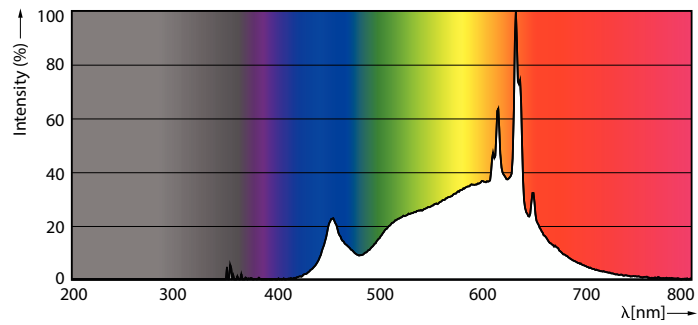

Photometric data

LEDspots N DIM 5,5W PAR20 E26 930 25D-POC

LEDspots N DIM 5,5W PAR20 E26 930 25D 1-ADL