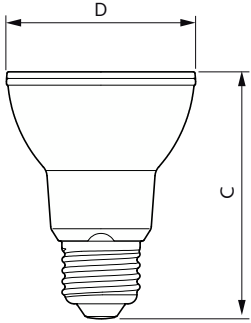

Product data

General information	
Cap-Base	E26 [Single Contact Medium Screw]
EU RoHS compliant	Yes
Nominal Lifetime (Nom)	25000 h
Switching Cycle	25000X
Light technical	
Color Code	930 [CCT of 3000K]
Beam Angle (Nom)	25 °
Luminous Flux (Nom)	500 lm
Luminous Intensity (Nom)	1500 cd
Color Designation	White (WH)
Correlated Color Temperature (Nom)	3000 K
Luminous Efficacy (rated) (Nom)	90.00 lm/W
Color Consistency	<4
Color Rendering Index (Nom)	90
LLMF At End Of Nominal Lifetime (Nom)	70 %
Operating and electrical	
Input Frequency	50 to 60 Hz
Power (Nom)	5.5 W
Lamp Current (Nom)	54 mA
Wattage Equivalent	50 W

Starting Time (Nom)	0.5 s
Warm Up Time to 60% Light (Nom)	0.5 s
Power Factor (Nom)	0.9
Voltage (Nom)	120 V
Temperature	
T-Case Maximum (Nom)	75 °C
Controls and dimming	
Dimmable	Only with specific dimmers
Mechanical and housing	
Bulb Finish	Clear
Bulb Material	Glass
Bulb Shape	PAR20 [PAR 2.5 inch]
Approval and application	
Suitable For Accent Lighting	Yes
Energy Certifications	Energy Star
Product data	
Order product name	5.5PAR20/LED/F25/930/DIM/G/T20 6/1FB
EAN/UPC - Product	046677568061

LED PAR20

Order code	929003026104
Numerator - Quantity Per Pack	1
Numerator - Packs per outer box	6
Material Nr. (12NC)	929003026104

Net Weight (Piece)	0.120 kg
--------------------	----------

Dimensional drawing

5.5PAR20/LED/F25/930/DIM/G/T20 6/1FB

Product	D	C
5.5PAR20/LED/F25/930/DIM/G/T20 6/1FB	64 mm	83.5 mm

Photometric data

LEDspots N DIM 5,5W PAR20 E26 930 25D-POC

LEDspots N DIM 5,5W PAR20 E26 930 25D 1-ADL

LEDspots N DIM 5,5W PAR20 E26 930 25D-LDD