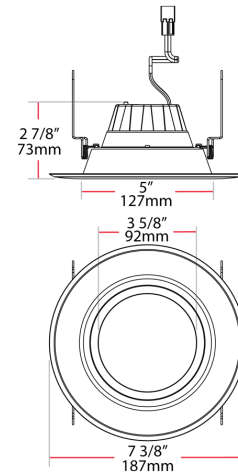

Maximum Ambient Temperature:

Suitable for use in up to 40°C (104°F)

Lens:

Frosted polycarbonate diffusion lens. Regressed lens. Constructed from durable sheet metal construction.

Green Technology:

Mercury and UV free. RoHS-compliant components.

Mounting:

Easy installation with friction clips (4") and torsion springs (5"/6")

Socket Adapter:

Edison 26 Medium Base Socket adapter included in box

Compatible:

Compatible with most 5" and 6" recessed housings

Finish:

Matte White

LED Characteristics

LEDs:

Long-life, high-efficacy, surface-mount LEDs

Flicker:

Silent and flicker free operations of less than 30%

Other

Wattage Equivalency:

75W Incandescent

Warranty:

RAB warrants that our LED products will be free from defects in materials and workmanship for a period of five (5) years from the date of delivery to the end user, including coverage of light output, color stability, driver performance and fixture finish. RAB's warranty is subject to all terms and conditions found at rablighting.com/warranty.

Buy American Act Compliance:

RAB values USA manufacturing! Upon request, RAB may be able to manufacture this product to be compliant with the Buy American Act (BAA). Please contact customer service to request a quote for the product to be made BAA compliant.

Case and Pallet Dimensions

	QTY	LENGTH (in)	WIDTH (in)	HEIGHT (in)
CASE	4	15.47	7.99	7.95
PALLET	600	7.56	3.82	82.28

Dimension