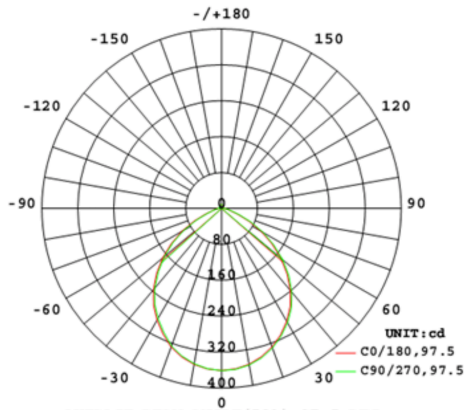

Light Distribution

Features

- High Performance LEDs up to 106 lm/w
- Use to replace up to 100W traditional light sources
- Durable metal construction: dent and scratch resistant
- UL wet location rated
- Compatible with most standard recessed housings
- Dimmable down to 5% on compatible dimmers
- Available in Round 4" 850lm and 6" 850lm, 1050lm and 1400lm
- Available in 4 color temperatures: 2700K, 3000K, 3500K, 4000K
- Available in a smooth and baffle trim option
- Color designer trims as optional accessories available
- 5-Year, No-Compromise Warranty